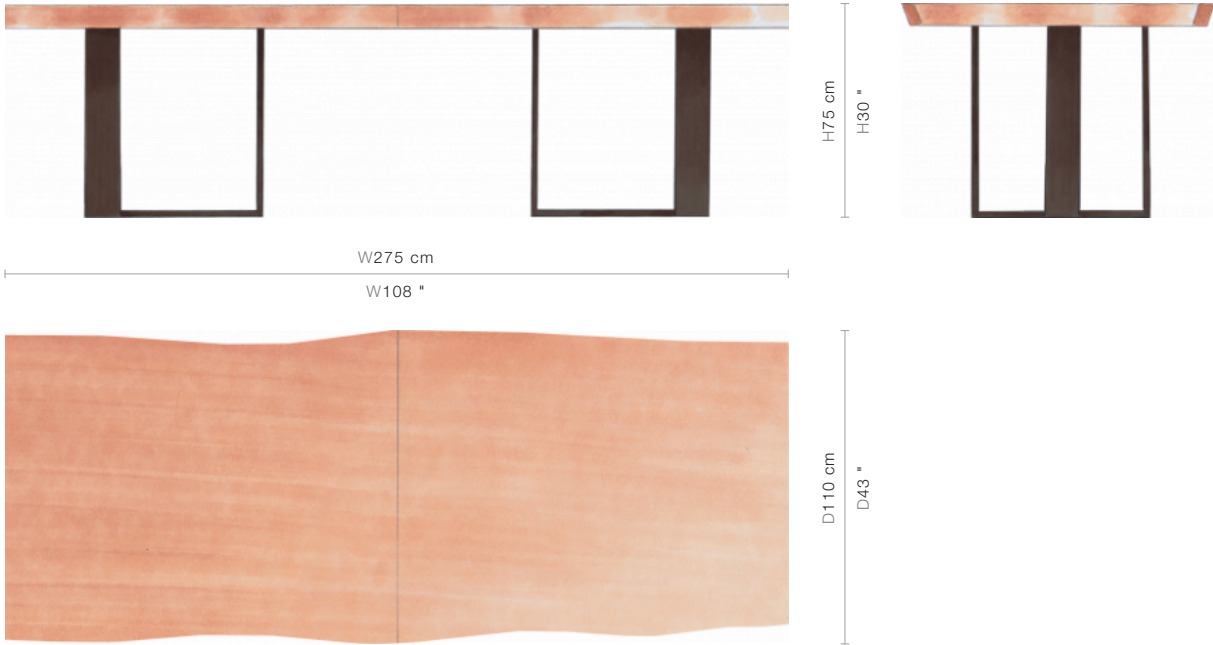

BLUEPRINTS