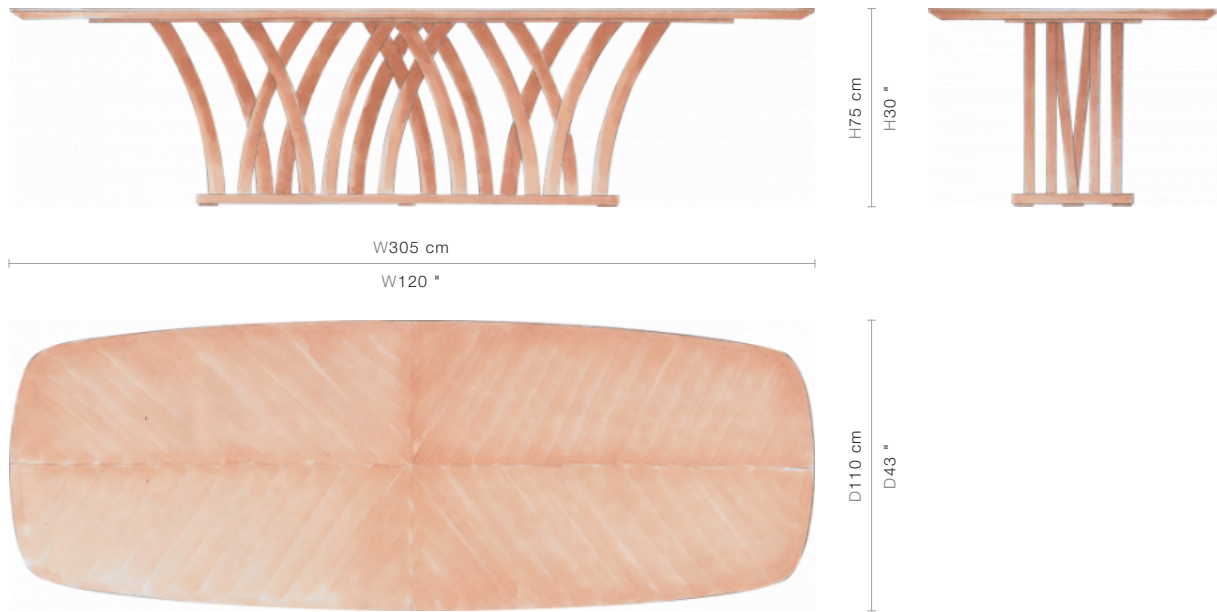

### SIZE

W305 x D110 x H75 cm / W120 x D43 x H30 inches

## PACKAGING, WEIGHTS & MEASURES

DIMENSION	VOLUME	WEIGHT	PACKAGE TYPE	NOTES
<i>(cm)</i>				
W326 x D129 x H99 cm	4.16 m <sup>3</sup>	170 kg	Crate	AF - DE-0915
W326 x D129 x H87 cm	3.66 m <sup>3</sup>	175 kg	Crate	FCL - DE-0915
W326 x D129 x H87 cm	3.66 m <sup>3</sup>	175 kg	Crate	LCL - DE-0915
W326 x D129 x H99 cm	4.16 m <sup>3</sup>	175 kg	Crate	SA - DE-0915
<i>(inches)</i>				
W128 x D51 x H39 "	146.85 ft <sup>3</sup>	374 lbs	Crate	AF - DE-0915
W128 x D51 x H34 "	129.2 ft <sup>3</sup>	385 lbs	Crate	FCL - DE-0915
W128 x D51 x H34 "	129.2 ft <sup>3</sup>	385 lbs	Crate	LCL - DE-0915
W128 x D51 x H39 "	146.85 ft <sup>3</sup>	385 lbs	Crate	SA - DE-0915