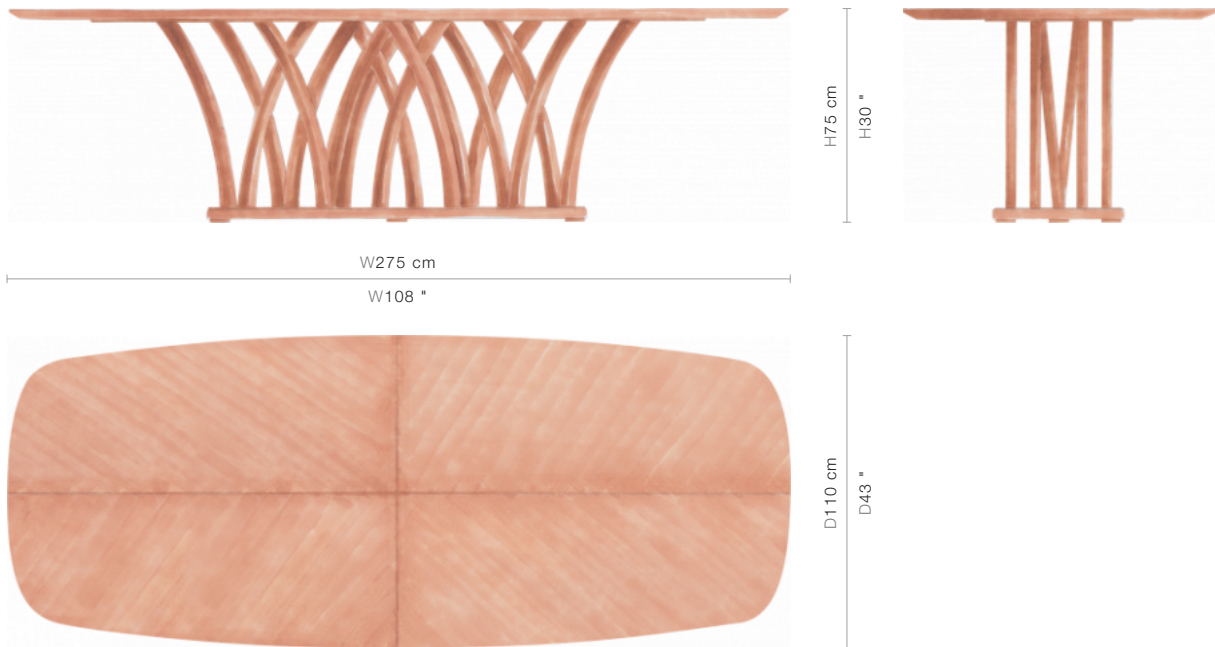

SIZE

W275 x D110 x H75 cm / W108 x D43 x H30 inches

PRICE LIST: RETAIL

CODE

76-0467

RETAIL

INQUIRE

BLUEPRINTS

PACKAGING, WEIGHTS & MEASURES

DIMENSION	VOLUME	WEIGHT	PACKAGE TYPE	NOTES
<i>(cm)</i>				
W301 x D129 x H99 cm	3.84 m ³	156 kg	Crate	AF - DE-0915
W296 x D129 x H87 cm	3.32 m ³	140 kg	Crate	FCL - DE-0915
W296 x D129 x H87 cm	3.32 m ³	150 kg	Crate	LCL - DE-0915
W301 x D129 x H99 cm	3.84 m ³	161 kg	Crate	SA - DE-0915
<i>(inches)</i>				
W119 x D51 x H39 "	135.55 ft ³	343.2 lbs	Crate	AF - DE-0915
W117 x D51 x H34 "	117.2 ft ³	308 lbs	Crate	FCL - DE-0915
W117 x D51 x H34 "	117.2 ft ³	330 lbs	Crate	LCL - DE-0915
W119 x D51 x H39 "	135.55 ft ³	354.2 lbs	Crate	SA - DE-0915