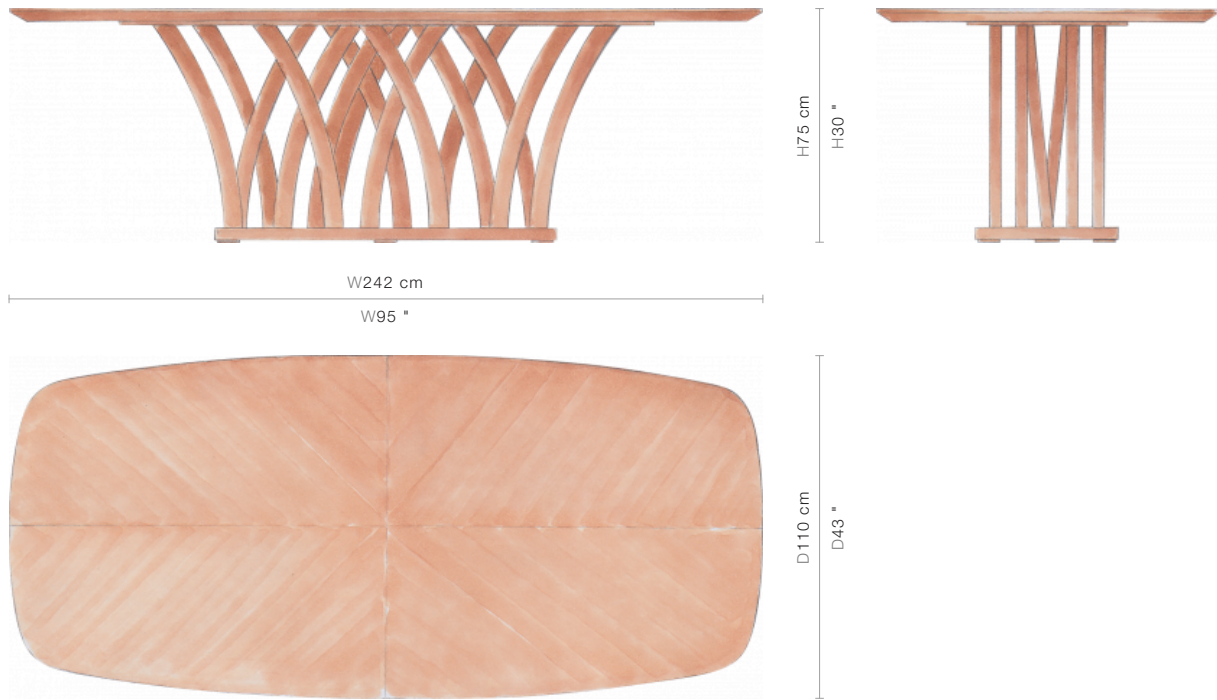

BLUEPRINTS

PACKAGING, WEIGHTS & MEASURES

DIMENSION	VOLUME	WEIGHT	PACKAGE TYPE	NOTES
<i>(cm)</i>				
W261 x D129 x H99 cm	3.33 m³	135 kg	Crate	AF - DE-0915
W266 x D129 x H87 cm	2.99 m³	125 kg	Crate	FCL - DE-0915
W266 x D129 x H87 cm	2.99 m³	135 kg	Crate	LCL - DE-0915
W261 x D129 x H99 cm	3.33 m³	140 kg	Crate	SA - DE-0915
<i>(inches)</i>				
W103 x D51 x H39 "	117.55 ft³	297 lbs	Crate	AF - DE-0915
W105 x D51 x H34 "	105.55 ft³	275 lbs	Crate	FCL - DE-0915
W105 x D51 x H34 "	105.55 ft³	297 lbs	Crate	LCL - DE-0915
W103 x D51 x H39 "	117.55 ft³	308 lbs	Crate	SA - DE-0915

Please note, the finishing and fabric colour references printed are purely indicative.
The blueprints are for representation only, and not to a particular scale.

Christopher Guy reserves the right to modify the product information as required, without any prior notice.

Copyright © 2000 - 2025 Christopher Guy. All Rights Reserved.

(Downloaded on 08 April 2025)