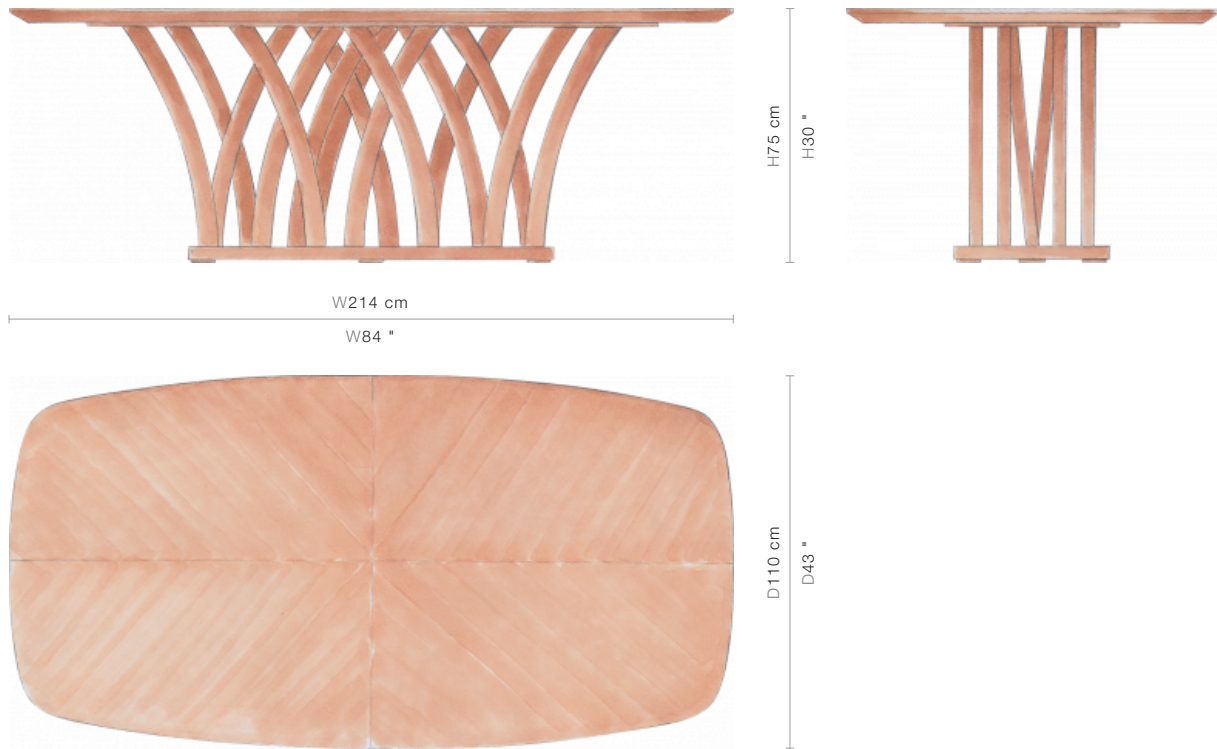

SIZE

W214 x D110 x H75 cm / W84 x D43 x H30 inches

PRICE LIST: RETAIL

CODE

76-0465

RETAIL

INQUIRE

BLUEPRINTS

PACKAGING, WEIGHTS & MEASURES

DIMENSION	VOLUME	WEIGHT	PACKAGE TYPE	NOTES
<i>(cm)</i>				
W235 x D129 x H99 cm	3 m ³	123 kg	Crate	AF - DE-0915
W236 x D129 x H87 cm	2.65 m ³	125 kg	Crate	FCL - DE-0915
W236 x D129 x H87 cm	2.65 m ³	125 kg	Crate	LCL - DE-0915
W235 x D129 x H99 cm	3 m ³	128 kg	Crate	SA - DE-0915
<i>(inches)</i>				
W93 x D51 x H39 "	105.9 ft ³	270.6 lbs	Crate	AF - DE-0915
W93 x D51 x H34 "	93.55 ft ³	275 lbs	Crate	FCL - DE-0915
W93 x D51 x H34 "	93.55 ft ³	275 lbs	Crate	LCL - DE-0915
W93 x D51 x H39 "	105.9 ft ³	281.6 lbs	Crate	SA - DE-0915