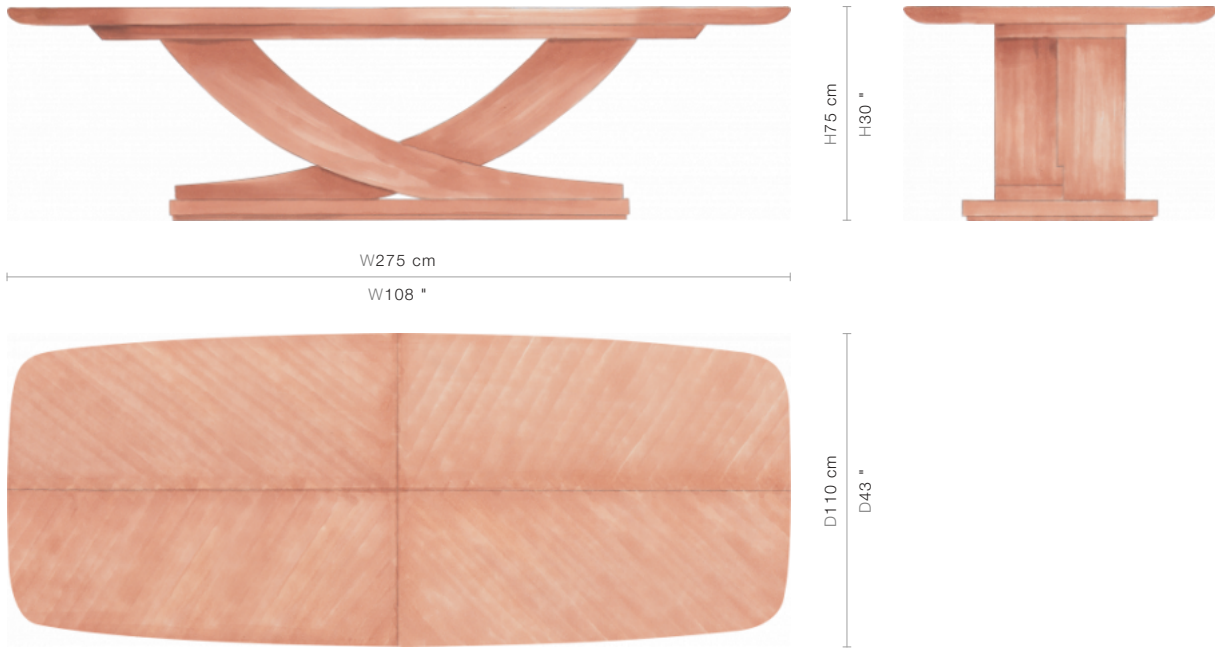

CODE

76-0462

RETAIL

INQUIRE

BLUEPRINTS

PACKAGING, WEIGHTS & MEASURES

DIMENSION	VOLUME	WEIGHT	PACKAGE TYPE	NOTES
<i>(cm)</i>				
W296 x D129 x H96 cm	3.67 m ³	225 kg	Crate	AF - 76-0301 Rev
W296 x D139 x H87 cm	3.58 m ³	154 kg	Crate	FCL - 76-0301 Rev
W296 x D129 x H87 cm	3.32 m ³	220 kg	Crate	LCL - 76-0301 Rev
W296 x D129 x H96 cm	3.67 m ³	217 kg	Crate	SA - 76-0301 Rev
<i>(inches)</i>				
W117 x D51 x H38 "	129.55 ft ³	495 lbs	Crate	AF - 76-0301 Rev
W117 x D55 x H34 "	126.37 ft ³	338.8 lbs	Crate	FCL - 76-0301 Rev
W117 x D51 x H34 "	117.2 ft ³	484 lbs	Crate	LCL - 76-0301 Rev
W117 x D51 x H38 "	129.55 ft ³	477.4 lbs	Crate	SA - 76-0301 Rev