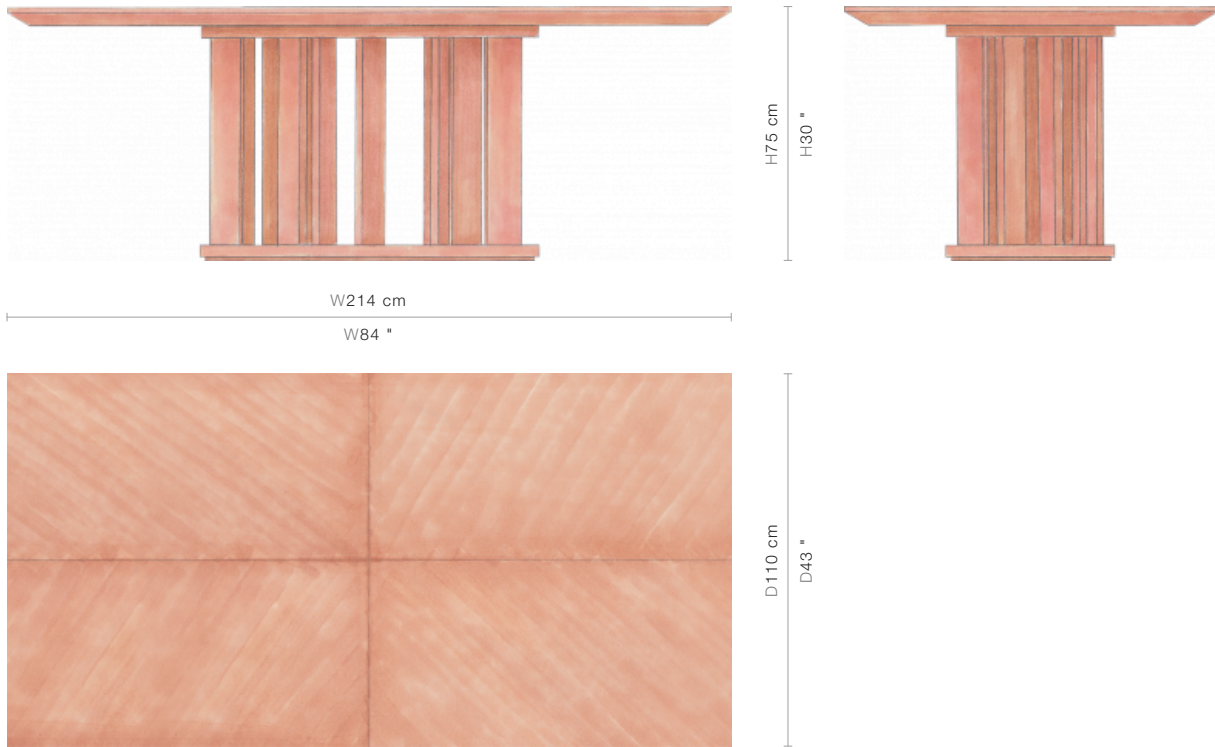

76-0459

Le Bois I

(76-0459)

An exceptional grand dining table featuring a base with 15 stilts supporting a sleek angular rectangular top.

FINISHING OPTIONS

Tabac
Black Lacquer/Tabac
Ivoire Lacquer
White Lacquer
Black Lacquer
Black Lacquer/Java Café Varnish
Black Lacquer/Esspresso
Special Finish

SIZE

W214 x D110 x H75 cm / W84 x D43 x H30 inches

PRICE LIST: RETAIL

CODE

76-0459

RETAIL

INQUIRE

BLUEPRINTS

PACKAGING, WEIGHTS & MEASURES

DIMENSION	VOLUME	WEIGHT	PACKAGE TYPE	NOTES
<i>(cm)</i>				
W234 x D129 x H96 cm	2.9 m ³	145 kg	Crate	AF
W234 x D129 x H87 cm	2.63 m ³	130 kg	Crate	FCL
W234 x D129 x H87 cm	2.63 m ³	140 kg	Crate	LCL
W234 x D129 x H96 cm	2.9 m ³	135 kg	Crate	SA
<i>(inches)</i>				
W92 x D51 x H38 "	102.37 ft ³	319 lbs	Crate	AF
W92 x D51 x H34 "	92.84 ft ³	286 lbs	Crate	FCL
W92 x D51 x H34 "	92.84 ft ³	308 lbs	Crate	LCL
W92 x D51 x H38 "	102.37 ft ³	297 lbs	Crate	SA