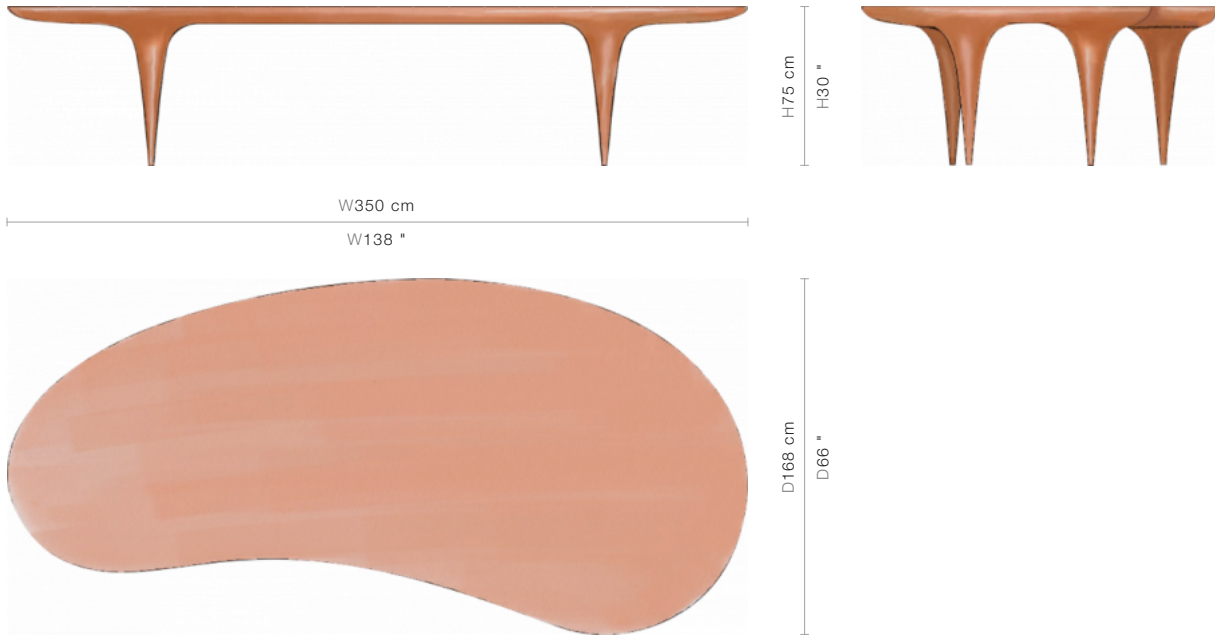

76-0450

Heather (76-0450)

Drawing on the influences of Modernism and hand carved with a gently curving top on 4 tapering legs, this dining table is a sleek and elegant new classic.

FINISHING OPTIONS

A-La-Nature Softwood
White Lacquer
Black Lacquer
Special Finish

SIZE

W350 x D168 x H75 cm / W138 x D66 x H30 inches

PRICE LIST: RETAIL

CODE

76-0450

RETAIL

INQUIRE

BLUEPRINTS

PACKAGING, WEIGHTS & MEASURES

DIMENSION	VOLUME	WEIGHT	PACKAGE TYPE	NOTES
<i>(cm)</i>				
W371 x D189 x H96 cm	6.73 m ³	183 kg	Crate	AF
W371 x D189 x H87 cm	6.1 m ³	158 kg	Crate	FCL
W371 x D189 x H87 cm	6.1 m ³	178 kg	Crate	LCL
W371 x D189 x H96 cm	6.73 m ³	176 kg	Crate	SA
<i>(inches)</i>				
W146 x D74 x H38 "	237.57 ft ³	402.6 lbs	Crate	AF
W146 x D74 x H34 "	215.33 ft ³	347.6 lbs	Crate	FCL
W146 x D74 x H34 "	215.33 ft ³	391.6 lbs	Crate	LCL
W146 x D74 x H38 "	237.57 ft ³	387.2 lbs	Crate	SA