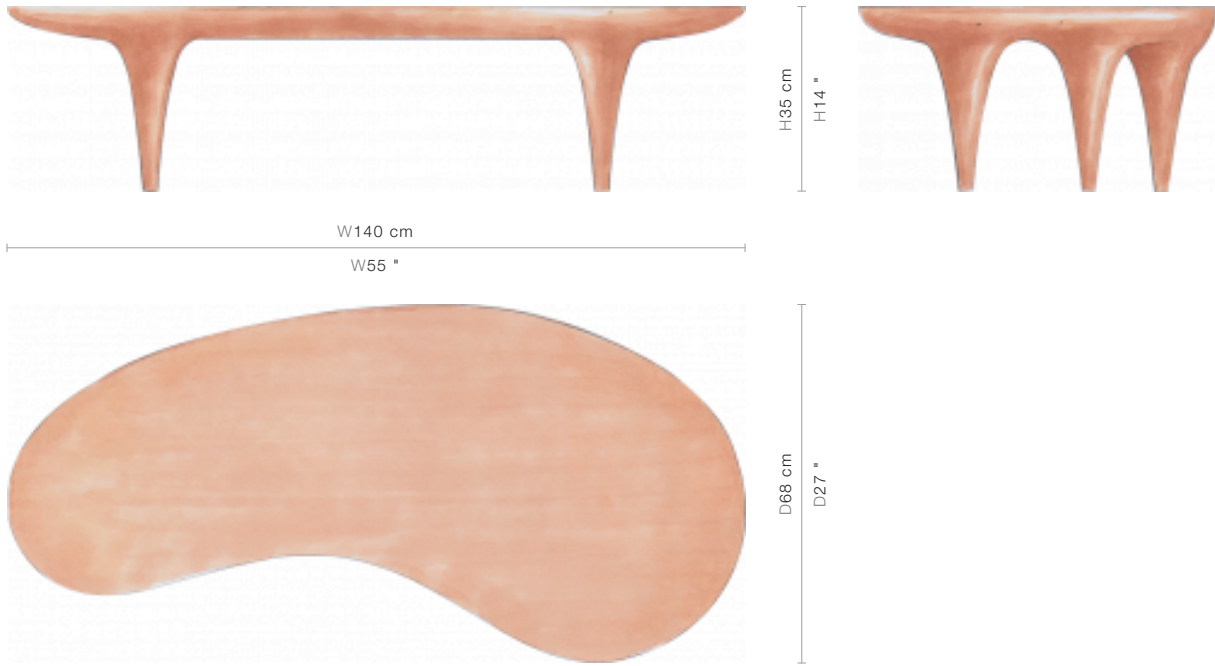

SIZE

W140 x D68 x H35 cm / W55 x D27 x H14 inches

PRICE LIST: RETAIL

CODE

76-0449

RETAIL

INQUIRE

BLUEPRINTS

PACKAGING, WEIGHTS & MEASURES

DIMENSION	VOLUME	WEIGHT	PACKAGE TYPE	NOTES
<i>(cm)</i>				
W155 x D83 x H60 cm	0.77 m ³	52 kg	Crate	AF
W150 x D78 x H46 cm	0.54 m ³	36 kg	Box	FCL
W155 x D83 x H51 cm	0.66 m ³	47 kg	Crate	LCL
W155 x D83 x H60 cm	0.77 m ³	48 kg	Crate	SA
<i>(inches)</i>				
W61 x D33 x H24 "	27.18 ft ³	114.4 lbs	Crate	AF
W59 x D31 x H18 "	19.06 ft ³	79.2 lbs	Box	FCL
W61 x D33 x H20 "	23.3 ft ³	103.4 lbs	Crate	LCL
W61 x D33 x H24 "	27.18 ft ³	105.6 lbs	Crate	SA