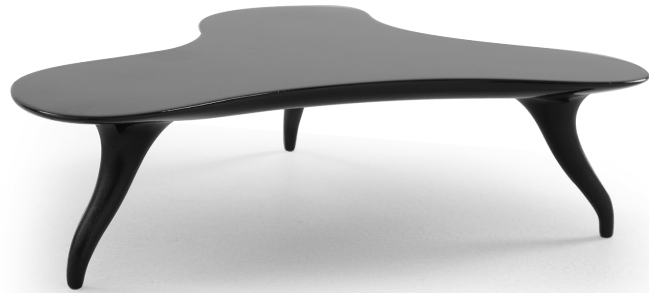

76-0436

Mantua

(76-0436)

A stunning tripod coffee table featuring sweeping organic curves and three curved legs, expertly crafted in hand-carved wood. Contemporary styling at its best!

FINISHING OPTIONS

- Black Lacquer
- White Lacquer
- 21st Century Gold Leaf
- 20th Century Silver Leaf
- Special Finish

SIZE

W120 x D145 x H35 cm / W47 x D57 x H14 inches

PRICE LIST: RETAIL

CODE

76-0436

RETAIL

INQUIRE

BLUEPRINTS