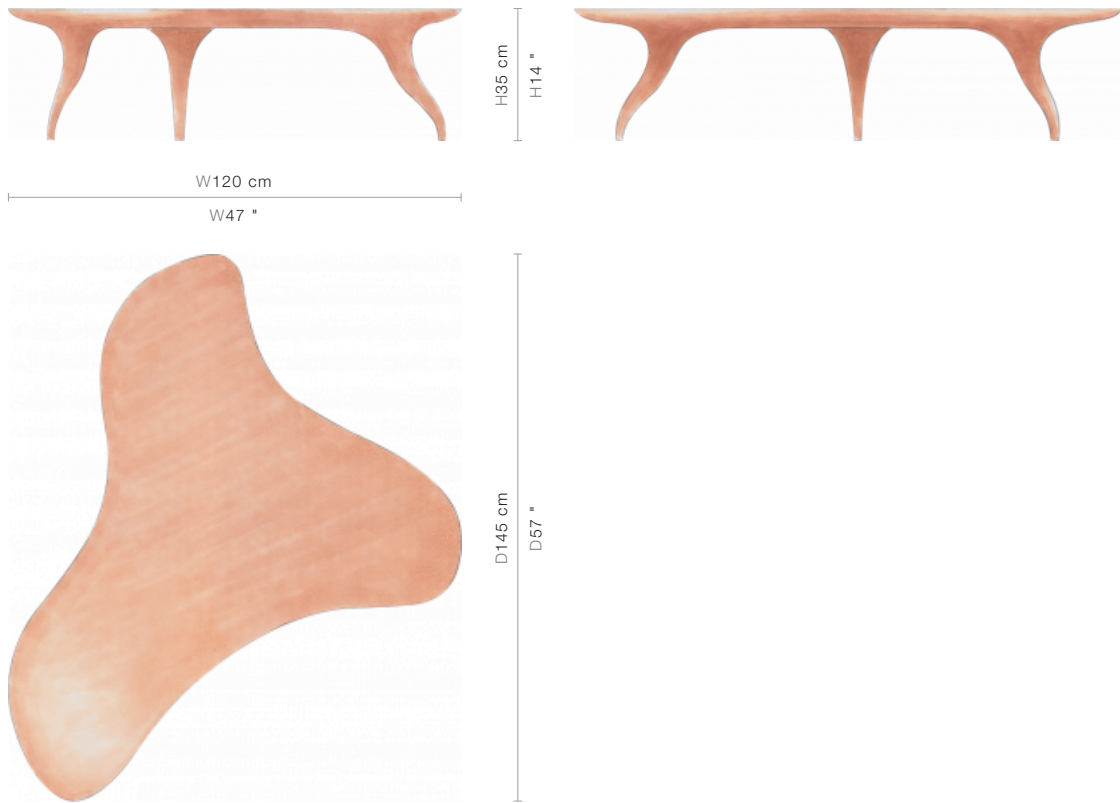

76-0436

Mantua

(76-0436)

A stunning tripod coffee table featuring sweeping organic curves and three curved legs, expertly crafted in hand-carved wood. Contemporary styling at its best!

FINISHING OPTIONS

- Black Lacquer
- White Lacquer
- 21st Century Gold Leaf
- 20th Century Silver Leaf
- Special Finish

SIZE

W120 x D145 x H35 cm / W47 x D57 x H14 inches

PRICE LIST: RETAIL

CODE

76-0436

RETAIL

INQUIRE

BLUEPRINTS

PACKAGING, WEIGHTS & MEASURES

DIMENSION	VOLUME	WEIGHT	PACKAGE TYPE	NOTES
<i>(cm)</i>				
W152 x D135 x H61 cm	1.25 m ³	58 kg	Crate	AF
W146 x D126 x H47 cm	0.86 m ³	40 kg	Box	FCL
W152 x D135 x H52 cm	1.07 m ³	54 kg	Crate	LCL
W152 x D135 x H61 cm	1.25 m ³	54 kg	Crate	SA
<i>(inches)</i>				
W60 x D53 x H24 "	44.13 ft ³	127.6 lbs	Crate	AF
W57 x D50 x H19 "	30.36 ft ³	88 lbs	Box	FCL
W60 x D53 x H20 "	37.77 ft ³	118.8 lbs	Crate	LCL
W60 x D53 x H24 "	44.13 ft ³	118.8 lbs	Crate	SA