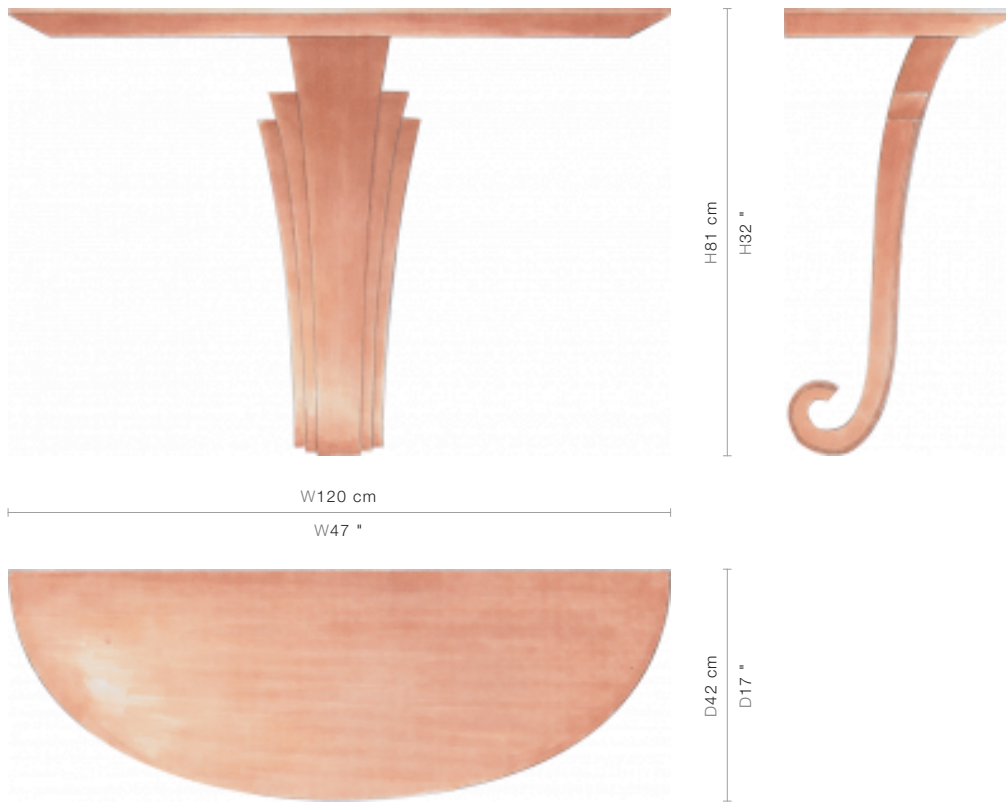

### SIZE

W120 x D42 x H81 cm / W47 x D17 x H32 inches

### PRICE LIST: RETAIL

CODE

76-0435

RETAIL

INQUIRE

**BLUEPRINTS**

**PACKAGING, WEIGHTS & MEASURES**

DIMENSION	VOLUME	WEIGHT	PACKAGE TYPE	NOTES
<i>(cm)</i>				
W135 x D57 x H106 cm	0.82 m <sup>3</sup>	42 kg	Crate	AF
W130 x D52 x H92 cm	0.62 m <sup>3</sup>	22 kg	Box	FCL
W135 x D57 x H97 cm	0.75 m <sup>3</sup>	38 kg	Crate	LCL
W135 x D57 x H106 cm	0.82 m <sup>3</sup>	38 kg	Crate	SA
<i>(inches)</i>				
W53 x D22 x H42 "	28.95 ft <sup>3</sup>	92.4 lbs	Crate	AF
W51 x D20 x H36 "	21.89 ft <sup>3</sup>	48.4 lbs	Box	FCL
W53 x D22 x H38 "	26.48 ft <sup>3</sup>	83.6 lbs	Crate	LCL
W53 x D22 x H42 "	28.95 ft <sup>3</sup>	83.6 lbs	Crate	SA