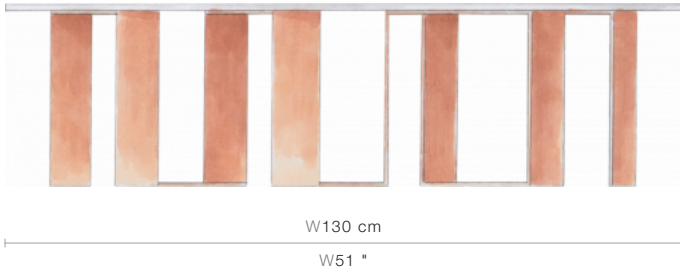

BLUEPRINTS