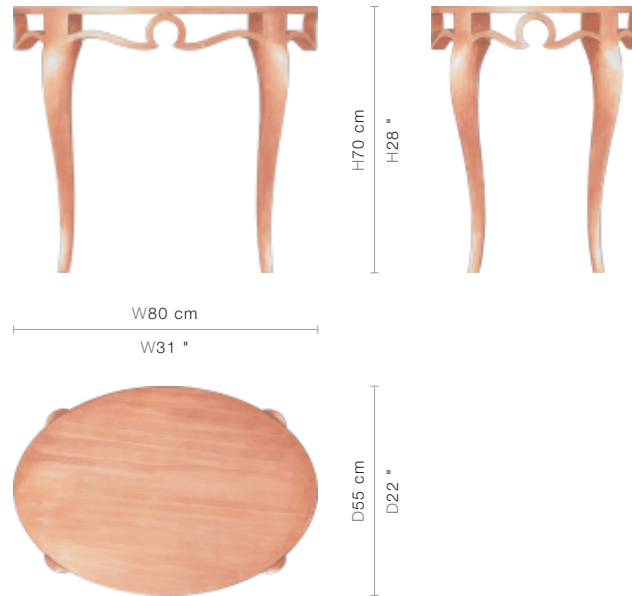

76-0429

Piaget

(76-0429)

Another classic Christopher Guy creation, with archer bow detail and elegantly curving legs. Crafted from solid mahogany with a veneered oval top.

FINISHING OPTIONS

- Tabac
- Ivoire Lacquer
- White Lacquer
- Black Lacquer
- Espresso
- Java Café Varnish
- Special Finish

SIZE

W80 x D55 x H70 cm / W31 x D22 x H28 inches

PRICE LIST: RETAIL

CODE

76-0429

RETAIL

INQUIRE

BLUEPRINTS

PACKAGING, WEIGHTS & MEASURES

DIMENSION	VOLUME	WEIGHT	PACKAGE TYPE	NOTES
<i>(cm)</i>				
W93 x D75 x H98 cm	0.68 m ³	40 kg	Crate	AF - 76-0124-Rev
W87 x D66 x H82 cm	0.47 m ³	16 kg	Box	FCL - 76-0124-Rev
W93 x D75 x H88 cm	0.61 m ³	36 kg	Crate	LCL - 76-0124-Rev
W93 x D75 x H98 cm	0.68 m ³	35 kg	Crate	SA - 76-0124-Rev
<i>(inches)</i>				
W37 x D30 x H39 "	24 ft ³	88 lbs	Crate	AF - 76-0124-Rev
W34 x D26 x H32 "	16.59 ft ³	35.2 lbs	Box	FCL - 76-0124-Rev
W37 x D30 x H35 "	21.53 ft ³	79.2 lbs	Crate	LCL - 76-0124-Rev
W37 x D30 x H39 "	24 ft ³	77 lbs	Crate	SA - 76-0124-Rev