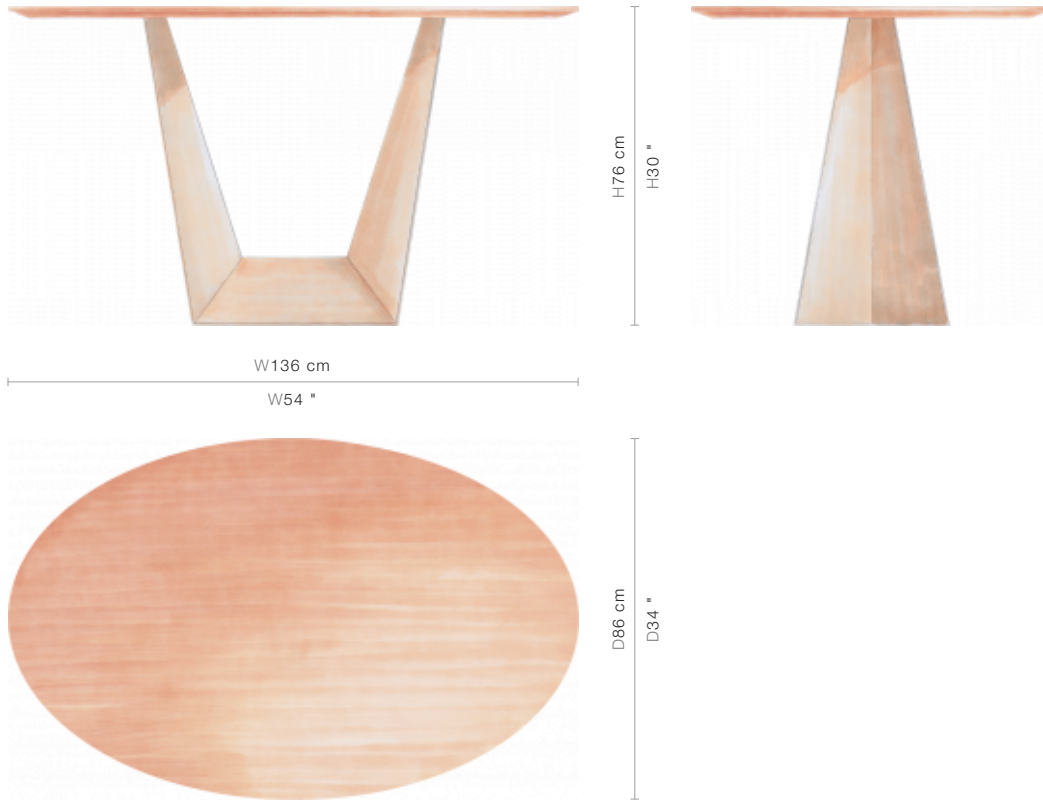

76-0376

Calatrava (Oval)

(76-0376)

Architecturally inspired with a burnished winged geometric metal base and an oval top, this table is a contemporary styled classic. Also available with a round top, [76-0361](#).

ADDITIONAL INFO

Base: Coated Iron

SIZE

W136 x D86 x H76 cm / W54 x D34 x H30 inches

PRICE LIST: RETAIL

CODE

76-0376

RETAIL

INQUIRE

BLUEPRINTS

PACKAGING, WEIGHTS & MEASURES

DIMENSION	VOLUME	WEIGHT	PACKAGE TYPE	NOTES
<i>(cm)</i>				
W156 x D104 x H97 cm	1.57 m ³	90 kg	Crate	AF
W156 x D104 x H87 cm	1.41 m ³	77 kg	Crate	FCL
W156 x D104 x H87 cm	1.41 m ³	85 kg	Crate	LCL
W156 x D104 x H97 cm	1.57 m ³	82 kg	Crate	SA
<i>(inches)</i>				
W61 x D41 x H38 "	55.42 ft ³	198 lbs	Crate	AF
W61 x D41 x H34 "	49.77 ft ³	169.4 lbs	Crate	FCL
W61 x D41 x H34 "	49.77 ft ³	187 lbs	Crate	LCL
W61 x D41 x H38 "	55.42 ft ³	180.4 lbs	Crate	SA