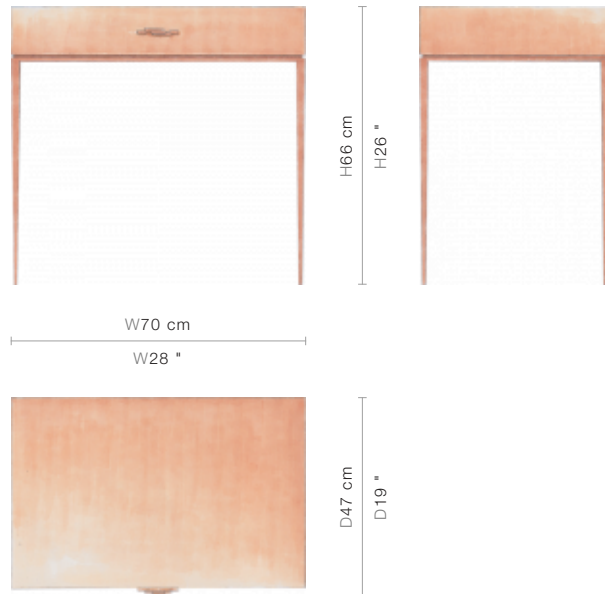

76-0371

Vallet (76-0371)

This exquisite forged metal side table features a single drawer with centered metal handle and fine slimline legs. Ideal as a nightstand.

FINISHING OPTIONS

Tabac/Bronzage
Natural Sycamore/Bronzage

ADDITIONAL INFO

Interior: Tabac; Legs: Coated Iron

SIZE

W70 x D47 x H66 cm / W28 x D19 x H26 inches

PRICE LIST: PRICE

CODE

76-0371

PRICE

INQUIRE

BLUEPRINTS

PACKAGING, WEIGHTS & MEASURES

DIMENSION	VOLUME	WEIGHT	PACKAGE TYPE	NOTES
<i>(cm)</i>				
W84 x D66 x H96 cm	0.53 m ³	45 kg	Crate	AF
W79 x D57 x H80 cm	0.36 m ³	28 kg	Box	FCL
W84 x D66 x H86 cm	0.48 m ³	41 kg	Crate	LCL
W84 x D66 x H96 cm	0.53 m ³	42 kg	Crate	SA
<i>(inches)</i>				
W33 x D26 x H38 "	18.71 ft ³	99 lbs	Crate	AF
W31 x D22 x H31 "	12.71 ft ³	61.6 lbs	Box	FCL
W33 x D26 x H34 "	16.94 ft ³	90.2 lbs	Crate	LCL
W33 x D26 x H38 "	18.71 ft ³	92.4 lbs	Crate	SA