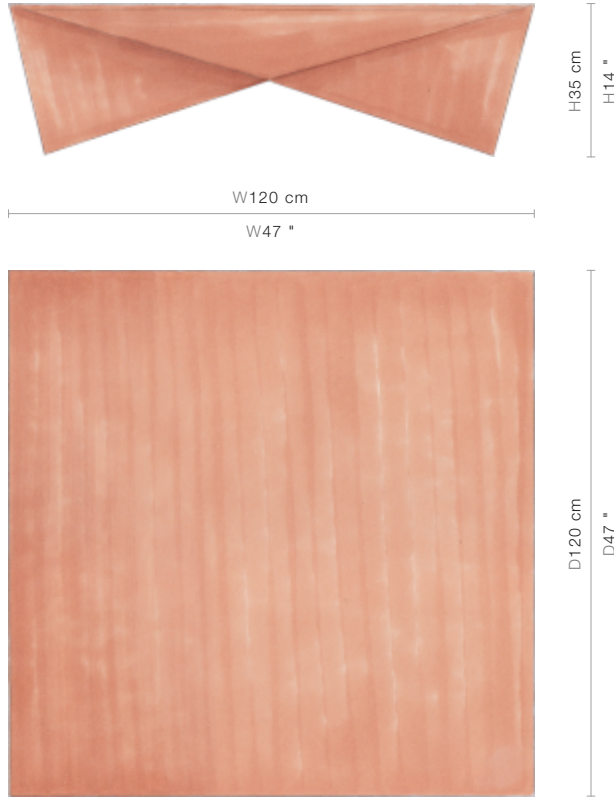

SIZE

W120 x D120 x H35 cm / W47 x D47 x H14 inches

PRICE LIST: RETAIL

CODE

76-0363

RETAIL

INQUIRE

BLUEPRINTS

PACKAGING, WEIGHTS & MEASURES

DIMENSION	VOLUME	WEIGHT	PACKAGE TYPE	NOTES
<i>(cm)</i>				
W140 x D140 x H57 cm	1.12 m ³	85 kg	Crate	AF
W140 x D140 x H47 cm	0.92 m ³	73 kg	Crate	FCL
W140 x D140 x H47 cm	0.92 m ³	79 kg	Crate	LCL
W140 x D140 x H57 cm	1.12 m ³	82 kg	Crate	SA
<i>(inches)</i>				
W55 x D55 x H22 "	39.54 ft ³	187 lbs	Crate	AF
W55 x D55 x H19 "	32.48 ft ³	160.6 lbs	Crate	FCL
W55 x D55 x H19 "	32.48 ft ³	173.8 lbs	Crate	LCL
W55 x D55 x H22 "	39.54 ft ³	180.4 lbs	Crate	SA