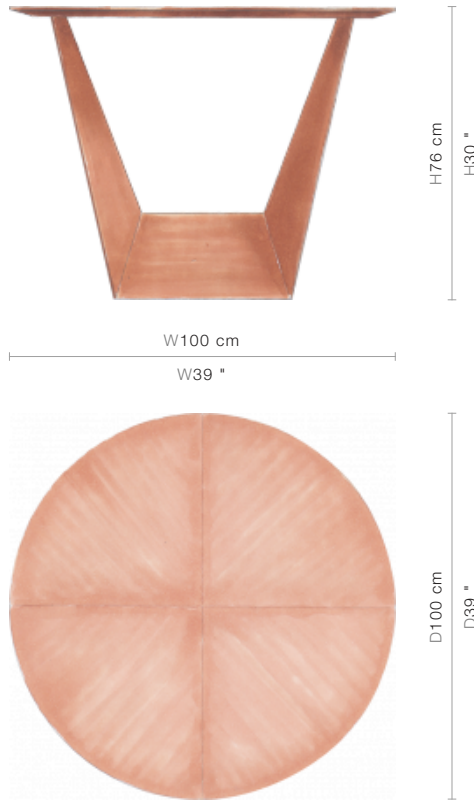

BLUEPRINTS

PACKAGING, WEIGHTS & MEASURES

DIMENSION	VOLUME	WEIGHT	PACKAGE TYPE	NOTES
<i>(cm)</i>				
W120 x D119 x H97 cm	1.39 m³	80 kg	Crate	AF
W120 x D119 x H87 cm	1.24 m³	71 kg	Crate	FCL
W120 x D119 x H87 cm	1.24 m³	76 kg	Crate	LCL
W120 x D119 x H97 cm	1.39 m³	75 kg	Crate	SA
<i>(inches)</i>				
W47 x D47 x H38 "	49.07 ft³	176 lbs	Crate	AF
W47 x D47 x H34 "	43.77 ft³	156.2 lbs	Crate	FCL
W47 x D47 x H34 "	43.77 ft³	167.2 lbs	Crate	LCL
W47 x D47 x H38 "	49.07 ft³	165 lbs	Crate	SA

Please note, the finishing and fabric colour references printed are purely indicative.
The blueprints are for representation only, and not to a particular scale.

Christopher Guy reserves the right to modify the product information as required, without any prior notice.

Copyright © 2000 - 2025 Christopher Guy. All Rights Reserved.

(Downloaded on 24 February 2025)