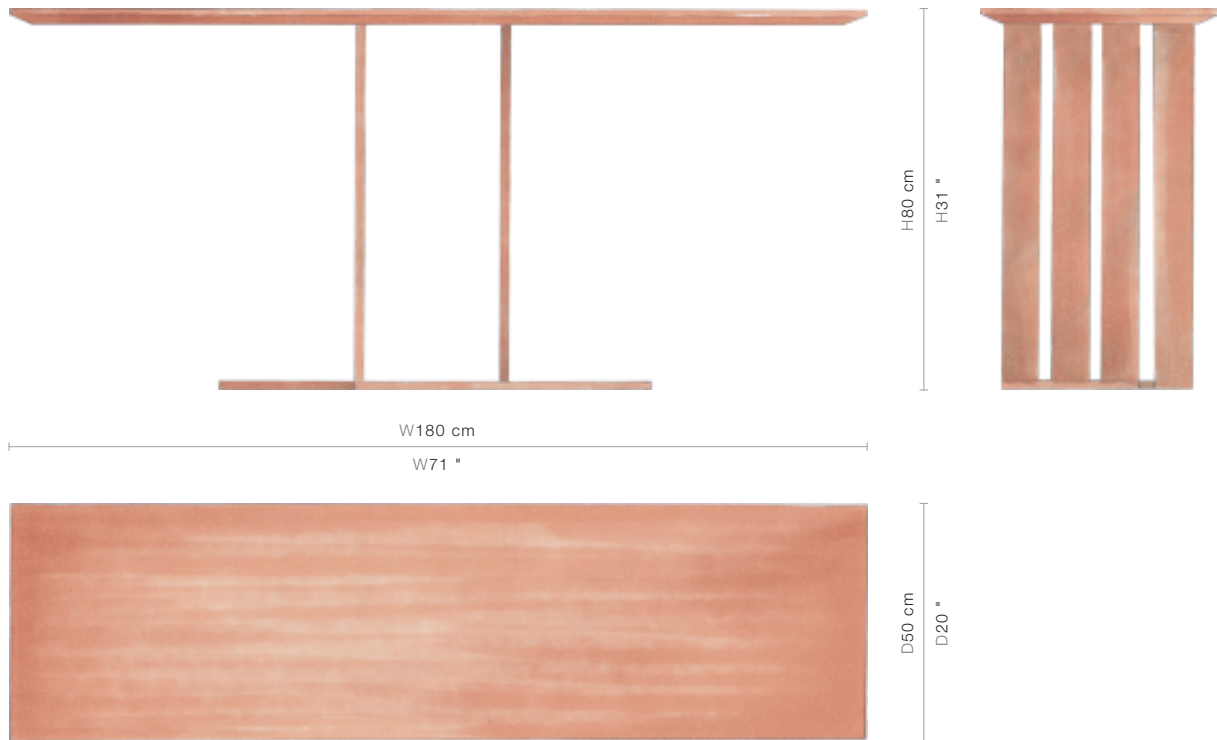

BLUEPRINTS

PACKAGING, WEIGHTS & MEASURES

DIMENSION	VOLUME	WEIGHT	PACKAGE TYPE	NOTES
<i>(cm)</i>				
W201 x D69 x H102 cm	1.41 m³	90 kg	Crate	AF
W201 x D69 x H92 cm	1.28 m³	80 kg	Crate	FCL
W201 x D69 x H92 cm	1.28 m³	88 kg	Crate	LCL
W201 x D69 x H102 cm	1.41 m³	87 kg	Crate	SA
<i>(inches)</i>				
W79 x D27 x H40 "	49.77 ft³	198 lbs	Crate	AF
W79 x D27 x H36 "	45.18 ft³	176 lbs	Crate	FCL
W79 x D27 x H36 "	45.18 ft³	193.6 lbs	Crate	LCL
W79 x D27 x H40 "	49.77 ft³	191.4 lbs	Crate	SA

Please note, the finishing and fabric colour references printed are purely indicative.
The blueprints are for representation only, and not to a particular scale.

Christopher Guy reserves the right to modify the product information as required, without any prior notice.

Copyright © 2000 - 2025 Christopher Guy. All Rights Reserved.

(Downloaded on 24 February 2025)