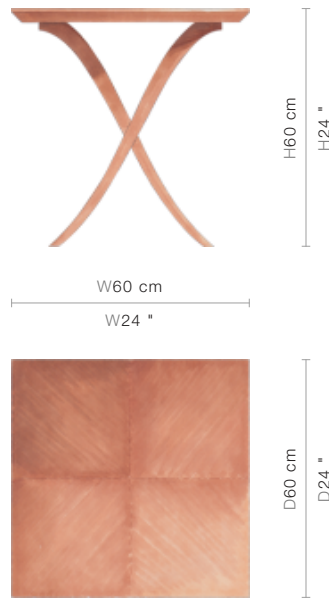

76-0352

Florence

(76-0352)

This charming side table with a square veneered mahogany top and twin cross legs is a delightful accent piece.

FINISHING OPTIONS

Tabac/Black Matte
Ivoire Lacquer
White Lacquer
Black Lacquer
Espresso/Renaissance Gold Leaf
Espresso/Italian Silver Leaf
Java Café Varnish/Renaissance Gold Leaf
Java Café Varnish/Italian Silver Leaf
Special Finish

SIZE

W60 x D60 x H60 cm / W24 x D24 x H24 inches

PRICE LIST: RETAIL

CODE

76-0352

RETAIL

INQUIRE

BLUEPRINTS

PACKAGING, WEIGHTS & MEASURES

DIMENSION	VOLUME	WEIGHT	PACKAGE TYPE	NOTES
<i>(cm)</i>				
W77 x D80 x H88 cm	0.54 m ³	35 kg	Crate	AF
W71 x D71 x H72 cm	0.36 m ³	19 kg	Box	FCL
W77 x D80 x H78 cm	0.48 m ³	32 kg	Crate	LCL
W77 x D80 x H88 cm	0.54 m ³	32 kg	Crate	SA
<i>(inches)</i>				
W30 x D31 x H35 "	19.06 ft ³	77 lbs	Crate	AF
W28 x D28 x H28 "	12.71 ft ³	41.8 lbs	Box	FCL
W30 x D31 x H31 "	16.94 ft ³	70.4 lbs	Crate	LCL
W30 x D31 x H35 "	19.06 ft ³	70.4 lbs	Crate	SA