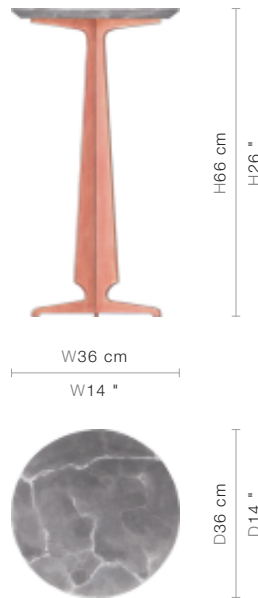

76-0319

Gibson (76-0319)

A stylish modern styled side/bistro table with pyramidal metal base. Also available as a wider table (76-0320).

FINISHING OPTIONS

Bronzage
21st Century Gold Leaf
White Lacquer

TOP

Nero Marquina
Marble
White Carrara Marble
Dark Emperador
Marble
Nero Absoluto
Marble

SIZE

W36 x D36 x H66 cm / W14 x D14 x H26 inches

PRICE LIST: RETAIL

CODE

76-0319-MAR

RETAIL

INQUIRE

BLUEPRINTS

PACKAGING, WEIGHTS & MEASURES

DIMENSION	VOLUME	WEIGHT	PACKAGE TYPE	NOTES
<i>(cm)</i>				
W54 x D56 x H95 cm	0.29 m ³	26 kg	Crate	AF
W47 x D47 x H75 cm	0.17 m ³	11 kg	Box	FCL - top(white carara/nero maquina
W54 x D56 x H85 cm	0.26 m ³	23 kg	Crate	LCL
W54 x D56 x H95 cm	0.29 m ³	25 kg	Crate	SA
<i>(inches)</i>				
W21 x D22 x H37 "	10.24 ft ³	57.2 lbs	Crate	AF
W19 x D19 x H30 "	6 ft ³	24.2 lbs	Box	FCL - top(white carara/nero maquina
W21 x D22 x H33 "	9.18 ft ³	50.6 lbs	Crate	LCL
W21 x D22 x H37 "	10.24 ft ³	55 lbs	Crate	SA