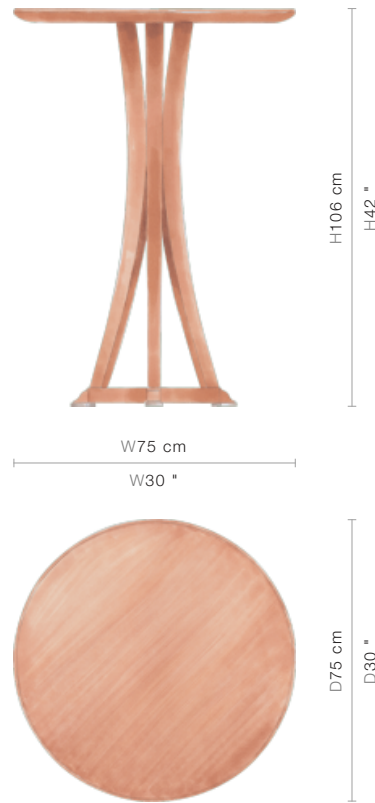

### SIZE

W75 x D75 x H106 cm / W30 x D30 x H42 inches

### PRICE LIST: RETAIL

CODE

76-0317

RETAIL

INQUIRE

**BLUEPRINTS**

**PACKAGING, WEIGHTS & MEASURES**

DIMENSION	VOLUME	WEIGHT	PACKAGE TYPE	NOTES
<i>(cm)</i>				
W91 x D95 x H132 cm	1.14 m <sup>3</sup>	53 kg	Crate	AF
W86 x D86 x H117 cm	0.87 m <sup>3</sup>	29 kg	Box	FCL - 85x85x116
W92 x D96 x H126 cm	1.11 m <sup>3</sup>	42 kg	Crate	LCL
W91 x D95 x H135 cm	1.17 m <sup>3</sup>	50 kg	Crate	SA
<i>(inches)</i>				
W36 x D37 x H52 "	40.24 ft <sup>3</sup>	116.6 lbs	Crate	AF
W34 x D34 x H46 "	30.71 ft <sup>3</sup>	63.8 lbs	Box	FCL - 85x85x116
W36 x D38 x H50 "	39.18 ft <sup>3</sup>	92.4 lbs	Crate	LCL
W36 x D37 x H53 "	41.3 ft <sup>3</sup>	110 lbs	Crate	SA