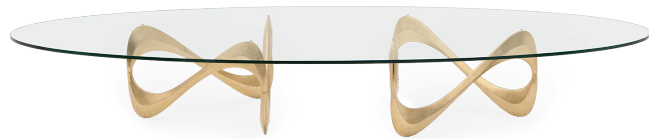

## Double Parisian Graffiti (76-0308)

The alluring curves of the double supports of this dramatic coffee table are complemented by a beautifully simple transparent oval tempered glass top.

### FINISHING OPTIONS

Oro Nero  
Italian Silver Leaf  
Bronzage  
Black Shadow  
White Shadow  
21st Century Gold Leaf

### TOP

Tempered Clear  
Glass

### SIZE

W260 x D128 x H40 cm / W102 x D50 x H16 inches