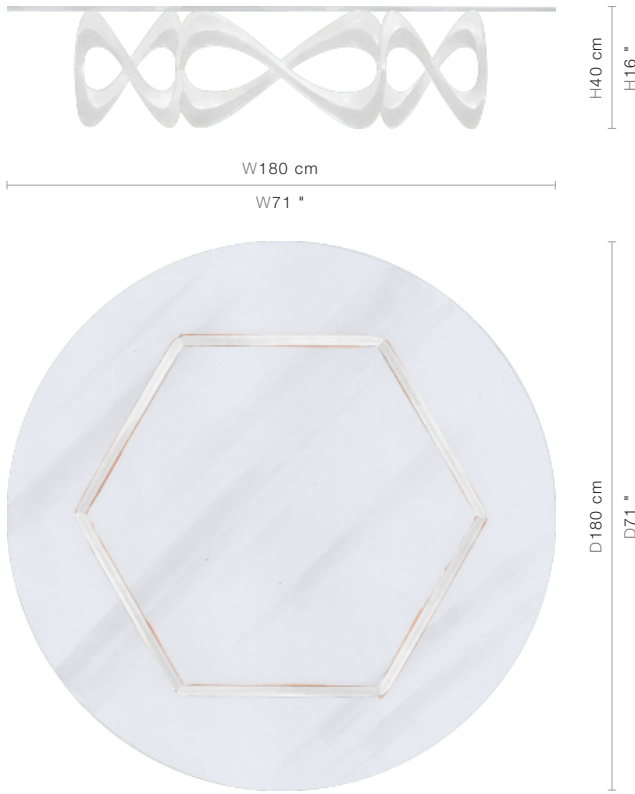

76-0299

Parisian graffiti

(76-0299)

The dramatically alluring and sensuous curves of this coffee table's hand-cast aluminium base supports a transparent circular tempered glass top.

FINISHING OPTIONS

Black Shadow
Italian Silver Leaf
Oro Nero
Bronzage
White Shadow
21st Century Gold Leaf

TOP

Tempered Clear
Glass

ADDITIONAL INFO

Base: Coated Aluminium

SIZE

W180 x D180 x H40 cm / W71 x D71 x H16 inches

PRICE LIST: RETAIL

CODE

76-0299

RETAIL

INQUIRE

BLUEPRINTS

PACKAGING, WEIGHTS & MEASURES

<i>DIMENSION</i>	<i>VOLUME</i>	<i>WEIGHT</i>	<i>PACKAGE TYPE</i>	<i>NOTES</i>
<i>(cm)</i>				
W150 x D133 x H65 cm	1.3 m ³	44 kg	Crate	AF - BASE
W192 x D27 x H202 cm	1.05 m ³	125 kg	Crate	AF - TOP
W145 x D128 x H51 cm	0.95 m ³	25 kg	Box	FCL - BASE
W192 x D17 x H192 cm	0.63 m ³	105 kg	Crate	FCL - TOP
W150 x D133 x H56 cm	1.12 m ³	40 kg	Crate	LCL - BASE
W192 x D17 x H192 cm	0.63 m ³	105 kg	Crate	LCL - TOP
W150 x D133 x H65 cm	1.3 m ³	42 kg	Crate	SA - BASE
W192 x D17 x H192 cm	0.63 m ³	102 kg	Crate	SA - TOP
<i>(inches)</i>				
W59 x D52 x H26 "	45.89 ft ³	96.8 lbs	Crate	AF - BASE
W76 x D11 x H80 "	37.07 ft ³	275 lbs	Crate	AF - TOP
W57 x D50 x H20 "	33.54 ft ³	55 lbs	Box	FCL - BASE
W76 x D7 x H76 "	22.24 ft ³	231 lbs	Crate	FCL - TOP
W59 x D52 x H22 "	39.54 ft ³	88 lbs	Crate	LCL - BASE
W76 x D7 x H76 "	22.24 ft ³	231 lbs	Crate	LCL - TOP
W59 x D52 x H26 "	45.89 ft ³	92.4 lbs	Crate	SA - BASE
W76 x D7 x H76 "	22.24 ft ³	224.4 lbs	Crate	SA - TOP