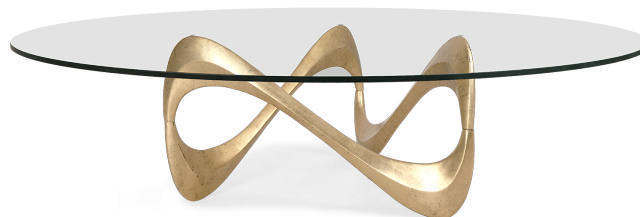

## Parisian graffiti

(76-0298)

Vibrant and contemporary, with alluring curves and sensuous styling, the hand-cast aluminium base of this dramatic coffee table supports a clear tempered glass top.

### FINISHING OPTIONS

Oro Nero  
Italian Silver Leaf  
Bronzage  
Black Shadow  
White Shadow  
21st Century Gold Leaf

### TOP

Tempered Clear  
Glass

### SIZE

W128 x D128 x H40 cm / W50 x D50 x H16 inches