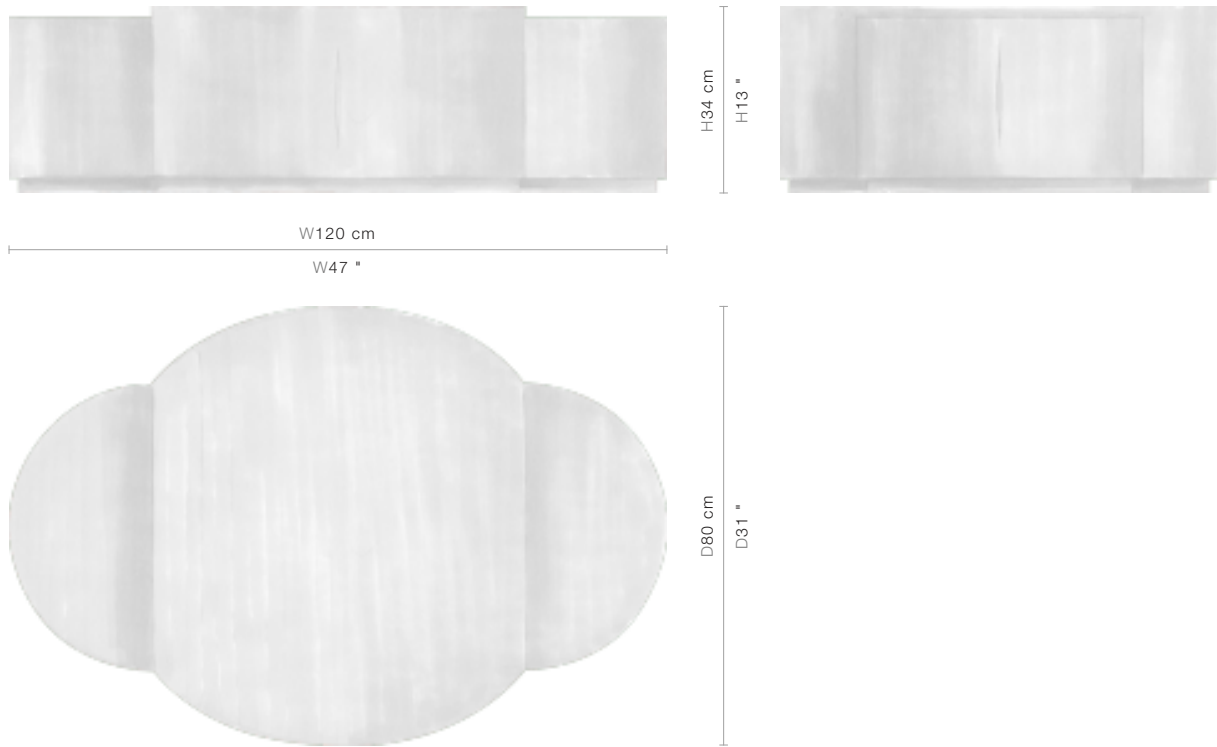

76-0286

Coccinelle (76-0286)

Sleek, understated and with a hint of glamour and an Art Deco heritage, this discreetly versatile table exudes style and panache with two drawers at each end.

FINISHING OPTIONS

Black Lacquer
Tabac
White Lacquer
Ivoire Lacquer
Espresso
Java Café Varnish
Special Finish

ADDITIONAL INFO

Silk Slice and Interior is
Valentino Red

SIZE

W120 x D80 x H34 cm / W47 x D31 x H13 inches

PRICE LIST: RETAIL

CODE

76-0286

RETAIL

INQUIRE

BLUEPRINTS

PACKAGING, WEIGHTS & MEASURES

DIMENSION	VOLUME	WEIGHT	PACKAGE TYPE	NOTES
<i>(cm)</i>				
W135 x D100 x H64 cm	0.86 m ³	82 kg	Crate	AF
W130 x D91 x H47 cm	0.56 m ³	67 kg	Box	FCL
W135 x D100 x H54 cm	0.73 m ³	77 kg	Crate	LCL
W135 x D100 x H64 cm	0.86 m ³	88 kg	Crate	SA
<i>(inches)</i>				
W53 x D39 x H25 "	30.36 ft ³	180.4 lbs	Crate	AF
W51 x D36 x H19 "	19.77 ft ³	147.4 lbs	Box	FCL
W53 x D39 x H21 "	25.77 ft ³	169.4 lbs	Crate	LCL
W53 x D39 x H25 "	30.36 ft ³	193.6 lbs	Crate	SA