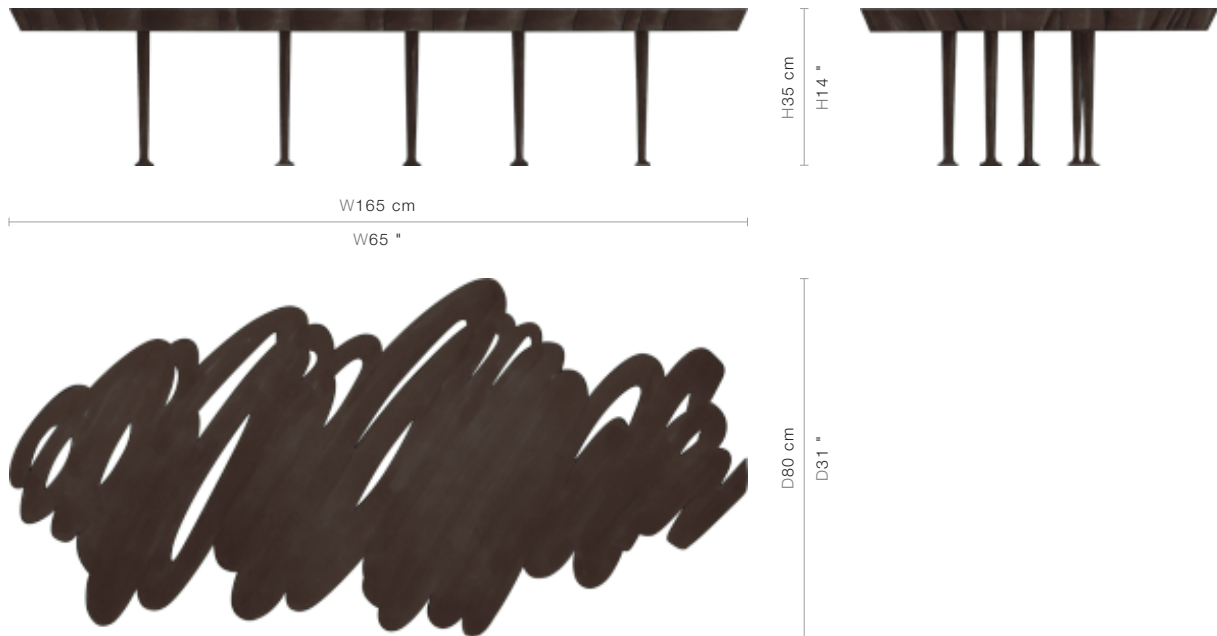

BLUEPRINTS

PACKAGING, WEIGHTS & MEASURES

DIMENSION	VOLUME	WEIGHT	PACKAGE TYPE	NOTES
<i>(cm)</i>				
W181 x D100 x H64 cm	1.16 m³	70 kg	Crate	AF
W176 x D90 x H47 cm	0.74 m³	42 kg	Box	FCL
W181 x D100 x H54 cm	0.98 m³	65 kg	Crate	LCL
W181 x D100 x H63 cm	1.14 m³	67 kg	Crate	SA
<i>(inches)</i>				
W71 x D39 x H25 "	40.95 ft³	154 lbs	Crate	AF
W69 x D35 x H19 "	26.12 ft³	92.4 lbs	Box	FCL
W71 x D39 x H21 "	34.59 ft³	143 lbs	Crate	LCL
W71 x D39 x H25 "	40.24 ft³	147.4 lbs	Crate	SA

Please note, the finishing and fabric colour references printed are purely indicative.
The blueprints are for representation only, and not to a particular scale.

Christopher Guy reserves the right to modify the product information as required, without any prior notice.

Copyright © 2000 - 2025 Christopher Guy. All Rights Reserved.

(Downloaded on 08 April 2025)