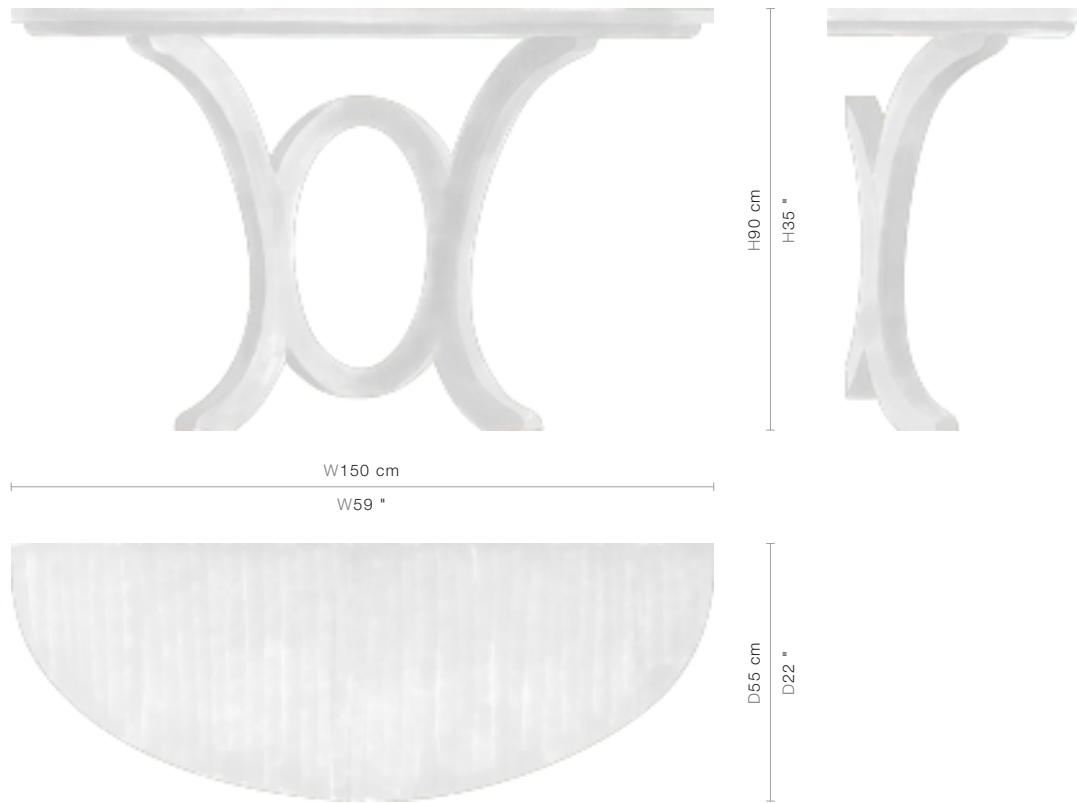

76-0254

Cerceau

(76-0254)

The curvaceous legs and distinctive oval centre feature of this console table are topped with an elegant semi-circle with boat edging.

FINISHING OPTIONS

Java Café Varnish
Tabac
White Lacquer
Ivoire Lacquer
Espresso
21st Century Gold Leaf
20th Century Silver Leaf
Black Lacquer
Special Finish

SIZE

W150 x D55 x H90 cm / W59 x D22 x H35 inches

PRICE LIST: RETAIL

CODE

76-0254

RETAIL

INQUIRE

BLUEPRINTS

PACKAGING, WEIGHTS & MEASURES

DIMENSION	VOLUME	WEIGHT	PACKAGE TYPE	NOTES
<i>(cm)</i>				
W167 x D75 x H118 cm	1.48 m ³	72 kg	Crate	AF
W161 x D66 x H102 cm	1.08 m ³	42 kg	Box	FCL
W167 x D75 x H110 cm	1.38 m ³	67 kg	Crate	LCL
W167 x D75 x H118 cm	1.48 m ³	65 kg	Crate	SA
<i>(inches)</i>				
W66 x D30 x H46 "	52.24 ft ³	158.4 lbs	Crate	AF
W63 x D26 x H40 "	38.12 ft ³	92.4 lbs	Box	FCL
W66 x D30 x H43 "	48.71 ft ³	147.4 lbs	Crate	LCL
W66 x D30 x H46 "	52.24 ft ³	143 lbs	Crate	SA