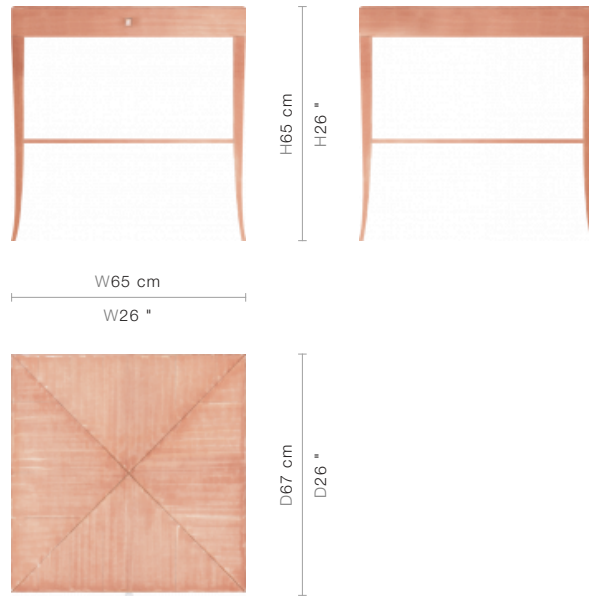

### SIZE

W65 x D67 x H65 cm / W26 x D26 x H26 inches

## PACKAGING, WEIGHTS & MEASURES

DIMENSION	VOLUME	WEIGHT	PACKAGE TYPE	NOTES
<i>(cm)</i>				
W86 x D85 x H93 cm	0.68 m <sup>3</sup>	45 kg	Crate	AF
W81 x D76 x H77 cm	0.47 m <sup>3</sup>	29 kg	Box	FCL
W86 x D85 x H83 cm	0.61 m <sup>3</sup>	40 kg	Crate	LCL
W86 x D85 x H92 cm	0.67 m <sup>3</sup>	43 kg	Crate	SA
<i>(inches)</i>				
W34 x D33 x H37 "	24 ft <sup>3</sup>	99 lbs	Crate	AF
W32 x D30 x H30 "	16.59 ft <sup>3</sup>	63.8 lbs	Box	FCL
W34 x D33 x H33 "	21.53 ft <sup>3</sup>	88 lbs	Crate	LCL
W34 x D33 x H36 "	23.65 ft <sup>3</sup>	94.6 lbs	Crate	SA