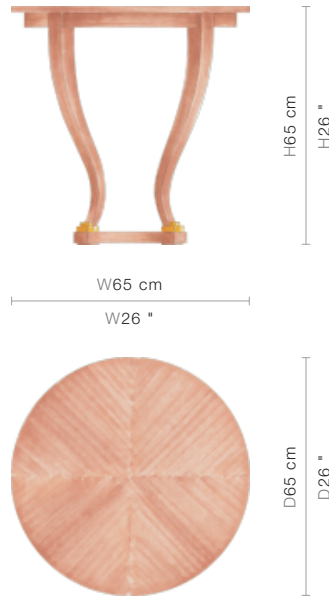

76-0235

Birkin (76-0235)

This sensual round table is at home as a side table, a petit serving table or even as a nightstand...

FINISHING OPTIONS

Black Lacquer/Brushed Nickel
Tabac/Aged Brass
White Lacquer/Brushed Nickel
Ivoire Lacquer/Aged Brass
Espresso/Aged Brass
Java Café Varnish/Aged Brass
Special Finish

ADDITIONAL INFO

Decorative base: Coated solid brass in metal finishes

SIZE

W65 x D65 x H65 cm / W26 x D26 x H26 inches

PRICE LIST: RETAIL

CODE

76-0235

RETAIL

INQUIRE

BLUEPRINTS

PACKAGING, WEIGHTS & MEASURES

DIMENSION	VOLUME	WEIGHT	PACKAGE TYPE	NOTES
<i>(cm)</i>				
W84 x D80 x H92 cm	0.62 m ³	33 kg	Crate	AF
W75 x D75 x H77 cm	0.43 m ³	16 kg	Box	FCL
W84 x D80 x H83 cm	0.56 m ³	28 kg	Crate	LCL
W84 x D80 x H92 cm	0.62 m ³	32 kg	Crate	SA
<i>(inches)</i>				
W33 x D31 x H36 "	21.89 ft ³	72.6 lbs	Crate	AF
W30 x D30 x H30 "	15.18 ft ³	35.2 lbs	Box	FCL
W33 x D31 x H33 "	19.77 ft ³	61.6 lbs	Crate	LCL
W33 x D31 x H36 "	21.89 ft ³	70.4 lbs	Crate	SA