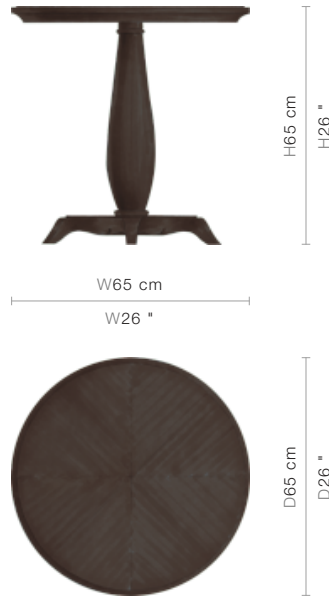

### SIZE

W65 x D65 x H65 cm / W26 x D26 x H26 inches

### PRICE LIST: RETAIL

CODE

76-0211

RETAIL

INQUIRE

## PACKAGING, WEIGHTS & MEASURES

DIMENSION	VOLUME	WEIGHT	PACKAGE TYPE	NOTES
<i>(cm)</i>				
W80 x D84 x H94 cm	0.63 m <sup>3</sup>	36 kg	Crate	AF
W75 x D75 x H78 cm	0.44 m <sup>3</sup>	21 kg	Box	FCL
W80 x D84 x H84 cm	0.56 m <sup>3</sup>	32 kg	Crate	LCL
W80 x D84 x H92 cm	0.62 m <sup>3</sup>	34.6 kg	Crate	SA
<i>(inches)</i>				
W31 x D33 x H37 "	22.24 ft <sup>3</sup>	79.2 lbs	Crate	AF
W30 x D30 x H31 "	15.53 ft <sup>3</sup>	46.2 lbs	Box	FCL
W31 x D33 x H33 "	19.77 ft <sup>3</sup>	70.4 lbs	Crate	LCL
W31 x D33 x H36 "	21.89 ft <sup>3</sup>	76.12 lbs	Crate	SA