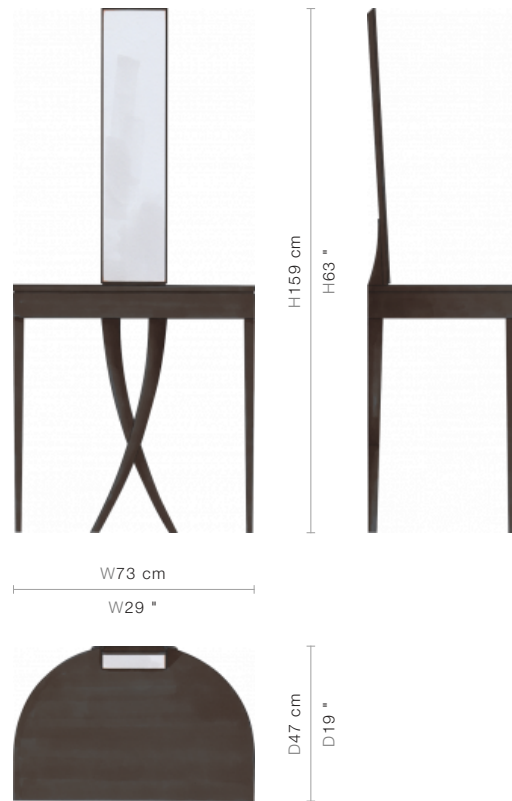

## Gisele (76-0196)

A statuesque pier mirror reaches above a gently arched bow-front vanity. Sophisticated and elegant mahogany dressing table, featuring the signature Chris-cross legs.

### SIZE

W73 x D47 x H159 cm / W29 x D19 x H63 inches

## PACKAGING, WEIGHTS & MEASURES

DIMENSION	VOLUME	WEIGHT	PACKAGE TYPE	NOTES
<i>(cm)</i>				
W105 x D70 x H113 cm	0.83 m <sup>3</sup>	53 kg	Crate	AF - base=14.8,mirror=5
W98 x D61 x H97 cm	0.58 m <sup>3</sup>	31 kg	Box	FCL - base=14.8,mirror=5
W105 x D70 x H103 cm	0.76 m <sup>3</sup>	49 kg	Crate	LCL - base=14.8,mirror=5
W105 x D70 x H111 cm	0.82 m <sup>3</sup>	44 kg	Crate	SA - base=14.8,mirror=5
<i>(inches)</i>				
W41 x D28 x H44 "	29.3 ft <sup>3</sup>	116.6 lbs	Crate	AF - base=14.8,mirror=5
W39 x D24 x H38 "	20.47 ft <sup>3</sup>	68.2 lbs	Box	FCL - base=14.8,mirror=5
W41 x D28 x H41 "	26.83 ft <sup>3</sup>	107.8 lbs	Crate	LCL - base=14.8,mirror=5
W41 x D28 x H44 "	28.95 ft <sup>3</sup>	96.8 lbs	Crate	SA - base=14.8,mirror=5