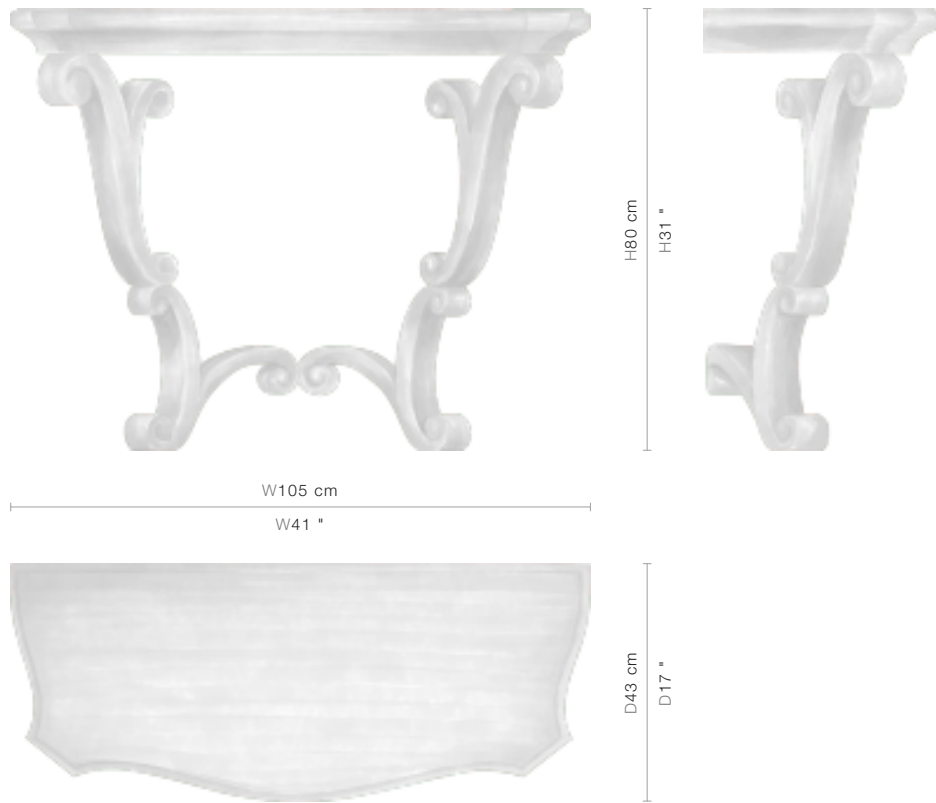

76-0187

Volute (76-0187)

An elegant console table with magnificently hand-carved legs in the volute style. This beautifully proportioned console has a myriad of uses and will suit almost any room.

FINISHING OPTIONS

- Espresso
- White Lacquer
- Black Matte
- Ivoire Lacquer
- Tabac
- Java Café Varnish
- Special Finish

SIZE

W105 x D43 x H80 cm / W41 x D17 x H31 inches

PRICE LIST: RETAIL

CODE

76-0187

RETAIL

INQUIRE

BLUEPRINTS

PACKAGING, WEIGHTS & MEASURES

DIMENSION	VOLUME	WEIGHT	PACKAGE TYPE	NOTES
<i>(cm)</i>				
W120 x D62 x H113 cm	0.84 m ³	40 kg	Crate	AF
W115 x D53 x H97 cm	0.59 m ³	23 kg	Box	FCL - REV
W120 x D62 x H103 cm	0.77 m ³	35 kg	Crate	LCL - REV
W120 x D62 x H113 cm	0.84 m ³	37 kg	Crate	SA
<i>(inches)</i>				
W47 x D24 x H44 "	29.65 ft ³	88 lbs	Crate	AF
W45 x D21 x H38 "	20.83 ft ³	50.6 lbs	Box	FCL - REV
W47 x D24 x H41 "	27.18 ft ³	77 lbs	Crate	LCL - REV
W47 x D24 x H44 "	29.65 ft ³	81.4 lbs	Crate	SA