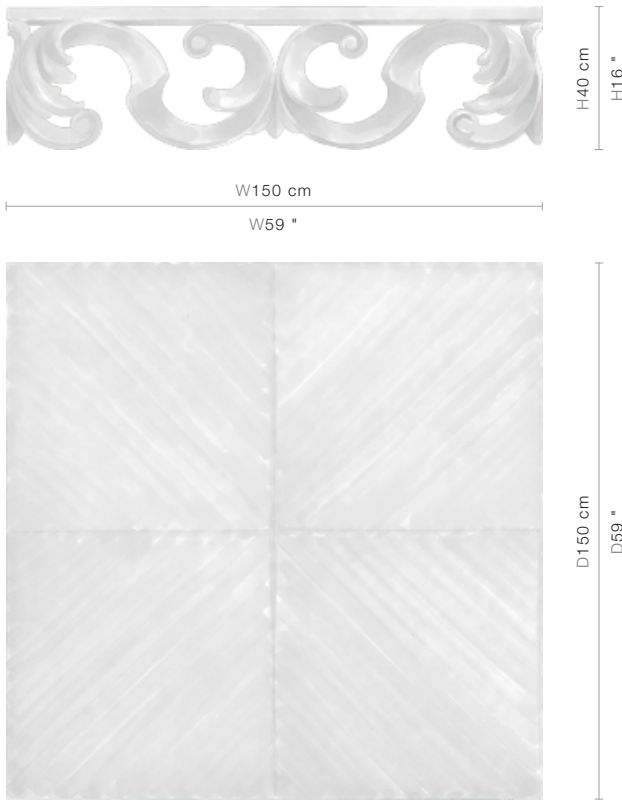

76-0166

The Acanthus

(76-0166)

A stylized scroll design supports a smooth top in this dramatic square coffee table.

FINISHING OPTIONS

Black Matte
White Lacquer
Ivoire Lacquer
Tabac
Espresso
Java Café Varnish
Special Finish

TOP

Wood

SIZE

W150 x D150 x H40 cm / W59 x D59 x H16 inches

PRICE LIST: RETAIL

CODE

76-0166

RETAIL

INQUIRE

BLUEPRINTS

PACKAGING, WEIGHTS & MEASURES

DIMENSION	VOLUME	WEIGHT	PACKAGE TYPE	NOTES
<i>(cm)</i>				
W176 x D180 x H58 cm	1.84 m ³	135 kg	Crate	AF
W171 x D170 x H57 cm	1.66 m ³	114 kg	Crate	FCL
W176 x D180 x H58 cm	1.84 m ³	130 kg	Crate	LCL
W176 x D180 x H68 cm	2.15 m ³	132 kg	Crate	SA
<i>(inches)</i>				
W69 x D71 x H23 "	64.95 ft ³	297 lbs	Crate	AF
W67 x D67 x H22 "	58.6 ft ³	250.8 lbs	Crate	FCL
W69 x D71 x H23 "	64.95 ft ³	286 lbs	Crate	LCL
W69 x D71 x H27 "	75.9 ft ³	290.4 lbs	Crate	SA