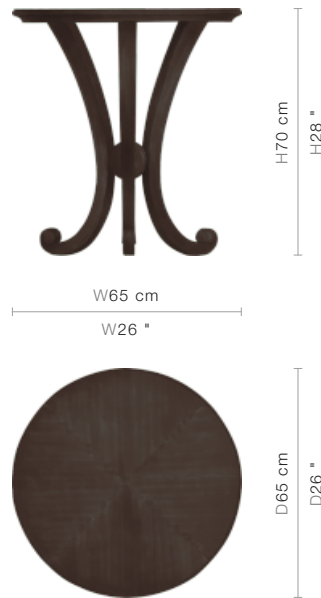

76-0118

Tableau de Martini (76-0118)

A delightful tripod mahogany side/bistro table with circular veneer top and globe centerpiece.

FINISHING OPTIONS

Black Lacquer
White Lacquer
Tabac/Black Matte
Ivoire Lacquer
Espresso/Renaissance Gold Leaf
Java Café Varnish/Renaissance Gold Leaf
Special Finish

TOP

Wood

SIZE

W65 x D65 x H70 cm / W26 x D26 x H28 inches

PRICE LIST: RETAIL

CODE

76-0118

RETAIL

INQUIRE

BLUEPRINTS

PACKAGING, WEIGHTS & MEASURES

DIMENSION	VOLUME	WEIGHT	PACKAGE TYPE	NOTES
<i>(cm)</i>				
W80 x D84 x H98 cm	0.66 m ³	37 kg	Crate	AF
W75 x D75 x H82 cm	0.46 m ³	19 kg	Box	FCL
W80 x D84 x H88 cm	0.59 m ³	32 kg	Crate	LCL
W80 x D84 x H98 cm	0.66 m ³	31 kg	Crate	SA
<i>(inches)</i>				
W31 x D33 x H39 "	23.3 ft ³	81.4 lbs	Crate	AF
W30 x D30 x H32 "	16.24 ft ³	41.8 lbs	Box	FCL
W31 x D33 x H35 "	20.83 ft ³	70.4 lbs	Crate	LCL
W31 x D33 x H39 "	23.3 ft ³	68.2 lbs	Crate	SA