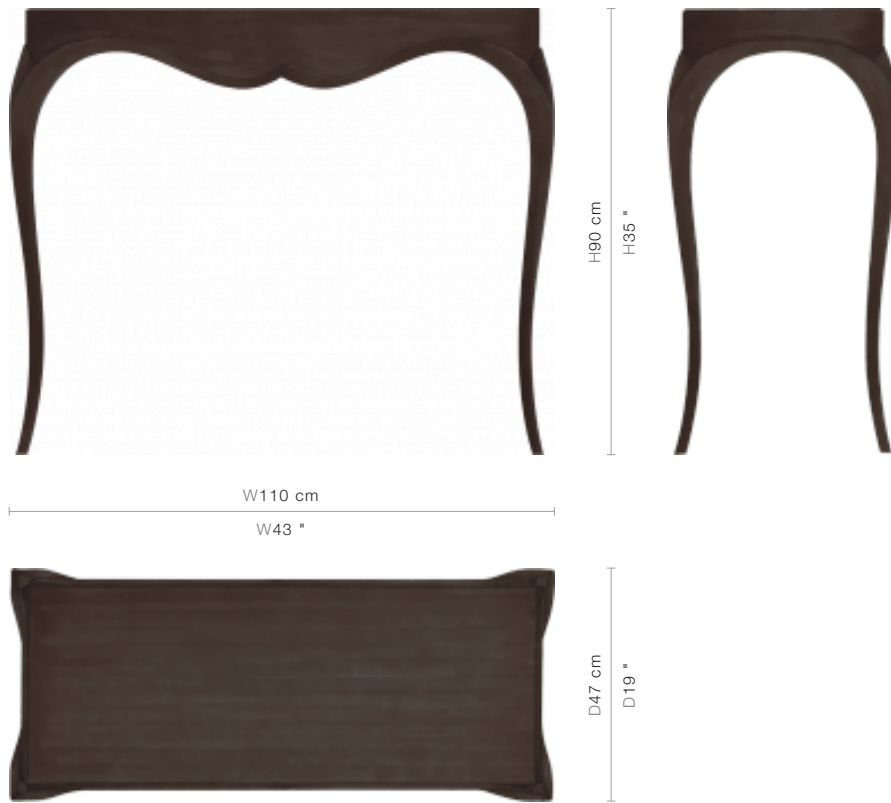

BLUEPRINTS

PACKAGING, WEIGHTS & MEASURES

DIMENSION	VOLUME	WEIGHT	PACKAGE TYPE	NOTES
<i>(cm)</i>				
W126 x D65 x H119 cm	0.97 m³	50 kg	Crate	AF
W121 x D56 x H102 cm	0.69 m³	26 kg	Box	FCL
W126 x D65 x H109 cm	0.89 m³	45 kg	Crate	LCL
W126 x D65 x H119 cm	0.97 m³	46 kg	Crate	SA
<i>(inches)</i>				
W50 x D26 x H47 "	34.24 ft³	110 lbs	Crate	AF
W48 x D22 x H40 "	24.36 ft³	57.2 lbs	Box	FCL
W50 x D26 x H43 "	31.42 ft³	99 lbs	Crate	LCL
W50 x D26 x H47 "	34.24 ft³	101.2 lbs	Crate	SA

Please note, the finishing and fabric colour references printed are purely indicative.
The blueprints are for representation only, and not to a particular scale.

Christopher Guy reserves the right to modify the product information as required, without any prior notice.

Copyright © 2000 - 2025 Christopher Guy. All Rights Reserved.

(Downloaded on 24 February 2025)