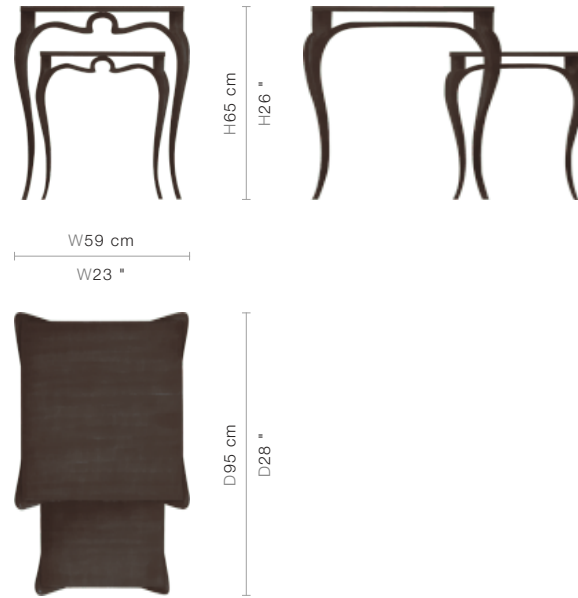

FINISHING OPTIONS

Black Lacquer
Tabac
White Lacquer
Ivoire Lacquer
Espresso
Java Café Varnish
Special Finish

TOP

Wood

ADDITIONAL INFO

Sold as set of two.

Each piece dimension:

Table 1: W59 x D49 x H65cm

Table 2: W45 x D35 x H50cm

SIZE

W59 x D70 x H65 cm / W23 x D28 x H26 inches

PRICE LIST: RETAIL

CODE

76-0073

RETAIL

INQUIRE

BLUEPRINTS

PACKAGING, WEIGHTS & MEASURES

DIMENSION	VOLUME	WEIGHT	PACKAGE TYPE	NOTES
<i>(cm)</i>				
W71 x D65 x H92 cm	0.42 m ³	30 kg	Crate	AF
W66 x D56 x H77 cm	0.28 m ³	14 kg	Box	FCL
W71 x D65 x H83 cm	0.38 m ³	25 kg	Crate	LCL
W71 x D65 x H93 cm	0.43 m ³	28 kg	Crate	SA
<i>(inches)</i>				
W28 x D26 x H36 "	14.83 ft ³	66 lbs	Crate	AF
W26 x D22 x H30 "	9.88 ft ³	30.8 lbs	Box	FCL
W28 x D26 x H33 "	13.41 ft ³	55 lbs	Crate	LCL
W28 x D26 x H37 "	15.18 ft ³	61.6 lbs	Crate	SA