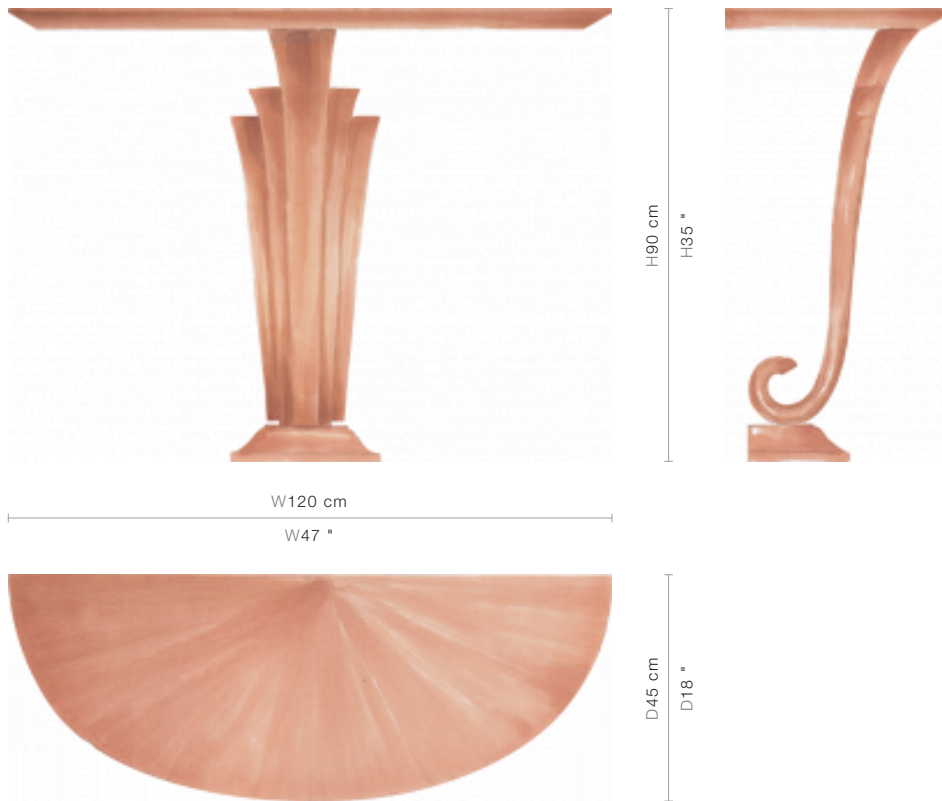

76-0066

Plaza Athènèe (76-0066)

Highly desirable accent console table, elegantly crafted from solid and veneered mahogany. Free standing with added wall fixing.

FINISHING OPTIONS

Ivoire Lacquer
Tabac/Black Matte
Espresso/Renaissance Gold Leaf
Java Café Varnish/Renaissance Gold Leaf
Special Finish

TOP

Wood

SIZE

W120 x D45 x H90 cm / W47 x D18 x H35 inches

PRICE LIST: RETAIL

CODE

76-0066

RETAIL

INQUIRE

BLUEPRINTS

PACKAGING, WEIGHTS & MEASURES

DIMENSION	VOLUME	WEIGHT	PACKAGE TYPE	NOTES
<i>(cm)</i>				
W136 x D65 x H117 cm	1.03 m ³	53 kg	Crate	AF
W131 x D56 x H102 cm	0.75 m ³	32 kg	Box	FCL
W136 x D65 x H108 cm	0.95 m ³	50 kg	Crate	LCL
W136 x D65 x H117 cm	1.03 m ³	55 kg	Crate	SA
<i>(inches)</i>				
W54 x D26 x H46 "	36.36 ft ³	116.6 lbs	Crate	AF
W52 x D22 x H40 "	26.48 ft ³	70.4 lbs	Box	FCL
W54 x D26 x H43 "	33.54 ft ³	110 lbs	Crate	LCL
W54 x D26 x H46 "	36.36 ft ³	121 lbs	Crate	SA