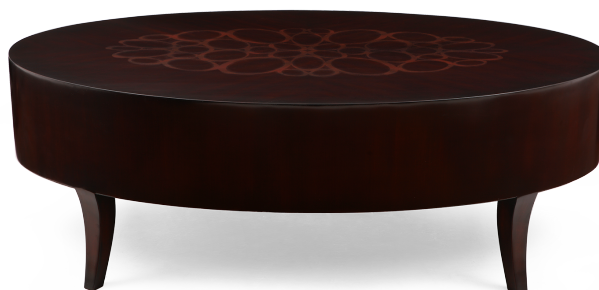

76-0012

Hilton (76-0012)

Elegant oval mahogany veneer coffee table with a unique inlaid veneer top.

FINISHING OPTIONS

Java Café Varnish
Black Lacquer
White Lacquer
Ivoire Lacquer
Espresso
Tabac
Special Finish

TOP

Wood

ADDITIONAL INFO

Inlaid veneer motif is only applicable for Java Cafe Varnish, Espresso & Tabac.

SIZE

W120 x D80 x H40 cm / W47 x D31 x H16 inches

PRICE LIST: RETAIL

CODE