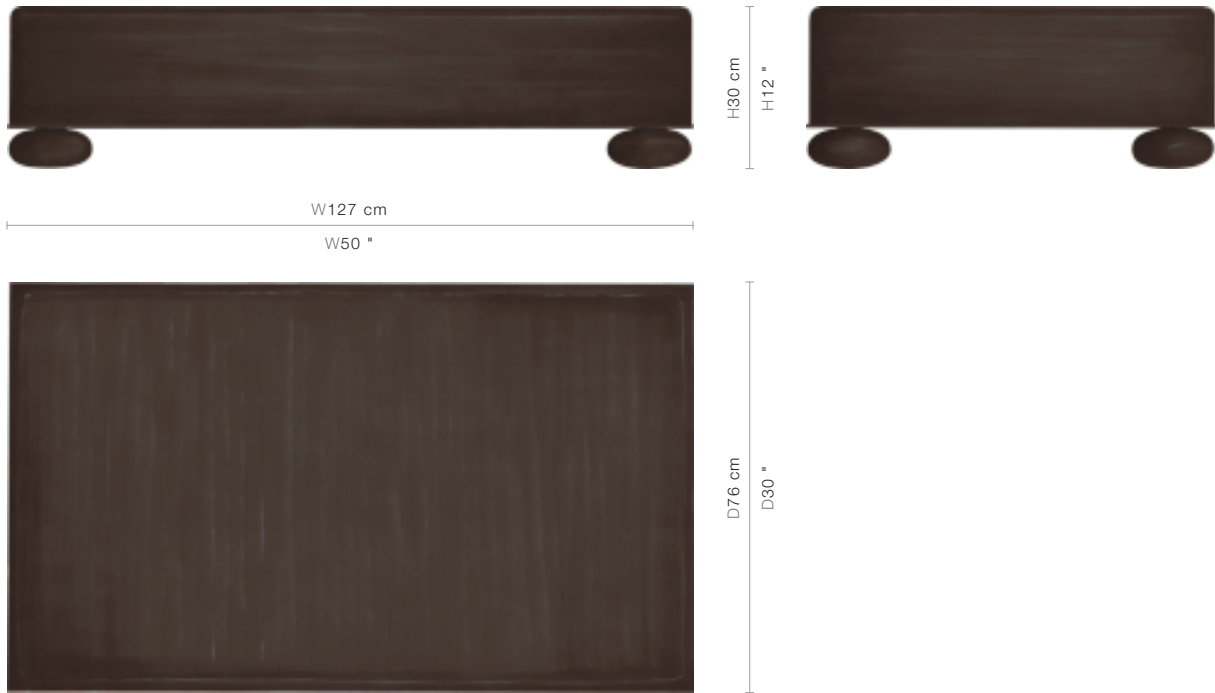

BLUEPRINTS

PACKAGING, WEIGHTS & MEASURES

DIMENSION	VOLUME	WEIGHT	PACKAGE TYPE	NOTES
<i>(cm)</i>				
W143 x D97 x H58 cm	0.8 m³	72 kg	Crate	AF
W137 x D88 x H42 cm	0.51 m³	50 kg	Box	FCL
W143 x D97 x H49 cm	0.68 m³	66 kg	Crate	LCL
W143 x D97 x H59 cm	0.82 m³	70 kg	Crate	SA
<i>(inches)</i>				
W56 x D38 x H23 "	28.24 ft³	158.4 lbs	Crate	AF
W54 x D35 x H17 "	18 ft³	110 lbs	Box	FCL
W56 x D38 x H19 "	24 ft³	145.2 lbs	Crate	LCL
W56 x D38 x H23 "	28.95 ft³	154 lbs	Crate	SA

Please note, the finishing and fabric colour references printed are purely indicative.
The blueprints are for representation only, and not to a particular scale.

Christopher Guy reserves the right to modify the product information as required, without any prior notice.

Copyright © 2000 - 2025 Christopher Guy. All Rights Reserved.

(Downloaded on 18 February 2025)