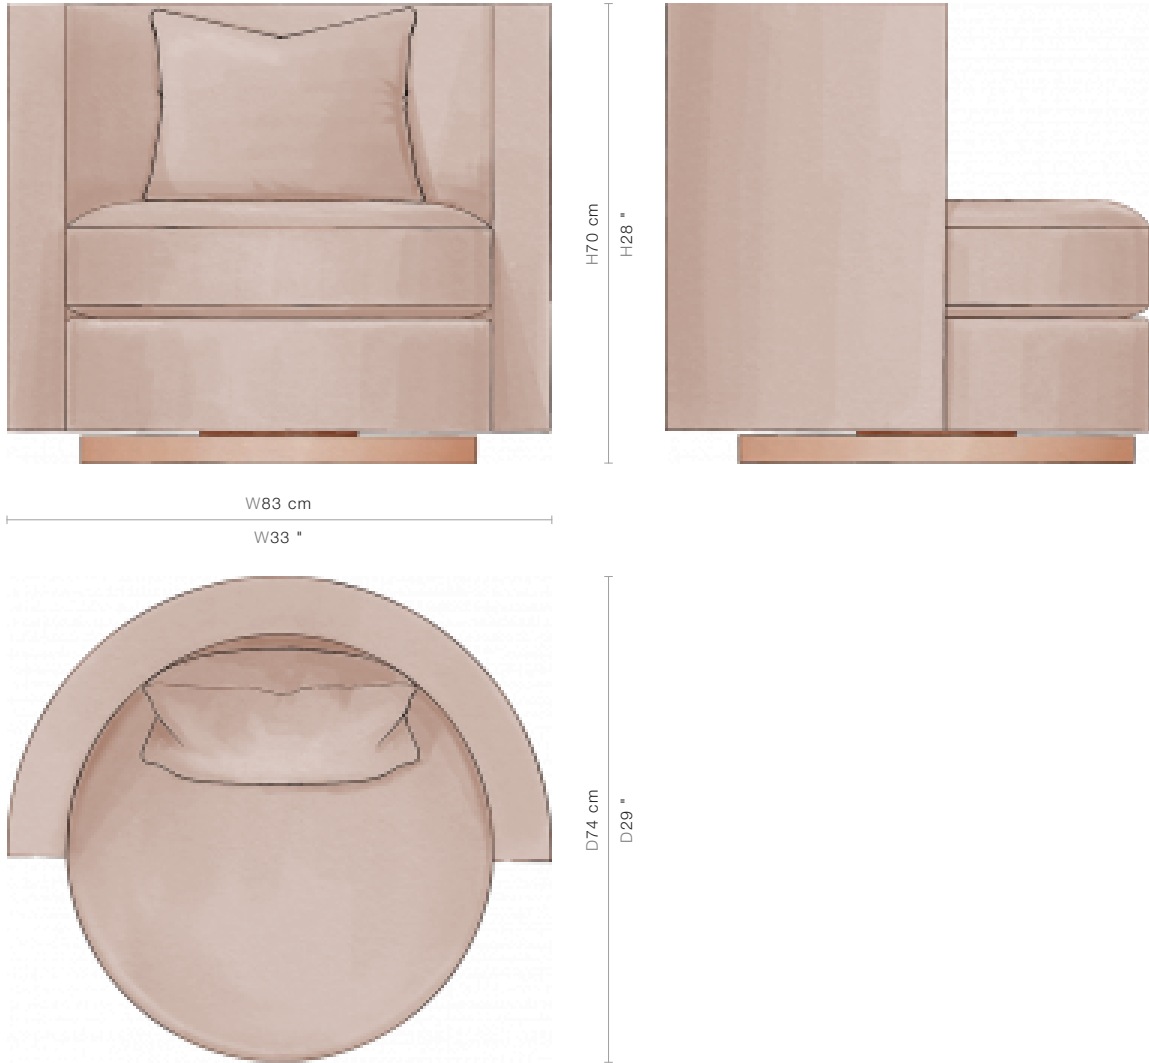

BLUEPRINTS

PACKAGING, WEIGHTS & MEASURES

Please contact our Customer Service for more information.

*Please note, the finishing and fabric colour references printed are purely indicative.
The blueprints are for representation only, and not to a particular scale.*

Christopher Guy reserves the right to modify the product information as required, without any prior notice.

Copyright © 2000 - 2025 Christopher Guy. All Rights Reserved.

(Downloaded on 17 February 2025)