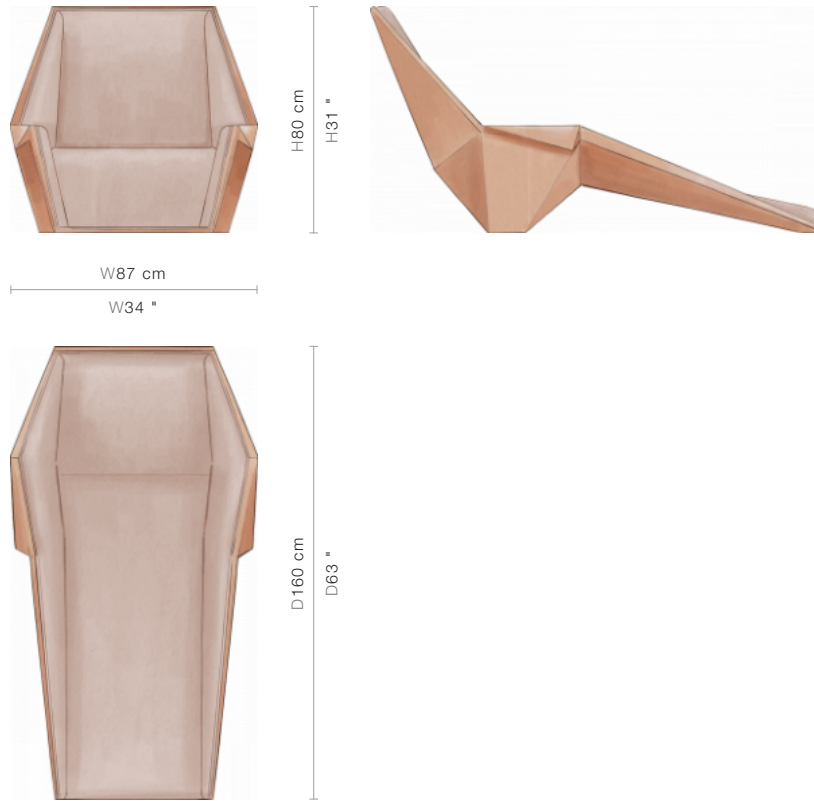

BLUEPRINTS

PACKAGING, WEIGHTS & MEASURES

DIMENSION	VOLUME	WEIGHT	PACKAGE TYPE	NOTES
<i>(cm)</i>				
W181 x D111 x H101 cm	2.03 m³	99 kg	Crate	AF - NON VELVET/ VELVET
W181 x D111 x H92 cm	1.85 m³	88 kg	Crate	FCL - NON VELVET/ VELVET
W181 x D111 x H92 cm	1.85 m³	95 kg	Crate	LCL - NON VELVET/ VELVET
W181 x D111 x H101 cm	2.03 m³	91 kg	Crate	SA - NON VELVET/ VELVET
<i>(inches)</i>				
W71 x D44 x H40 "	71.66 ft³	217.8 lbs	Crate	AF - NON VELVET/ VELVET
W71 x D44 x H36 "	65.31 ft³	193.6 lbs	Crate	FCL - NON VELVET/ VELVET
W71 x D44 x H36 "	65.31 ft³	209 lbs	Crate	LCL - NON VELVET/ VELVET
W71 x D44 x H40 "	71.66 ft³	200.2 lbs	Crate	SA - NON VELVET/ VELVET

Please note, the finishing and fabric colour references printed are purely indicative.
The blueprints are for representation only, and not to a particular scale.

Christopher Guy reserves the right to modify the product information as required, without any prior notice.

Copyright © 2000 - 2024 Christopher Guy. All Rights Reserved.

(Downloaded on 26 April 2024)