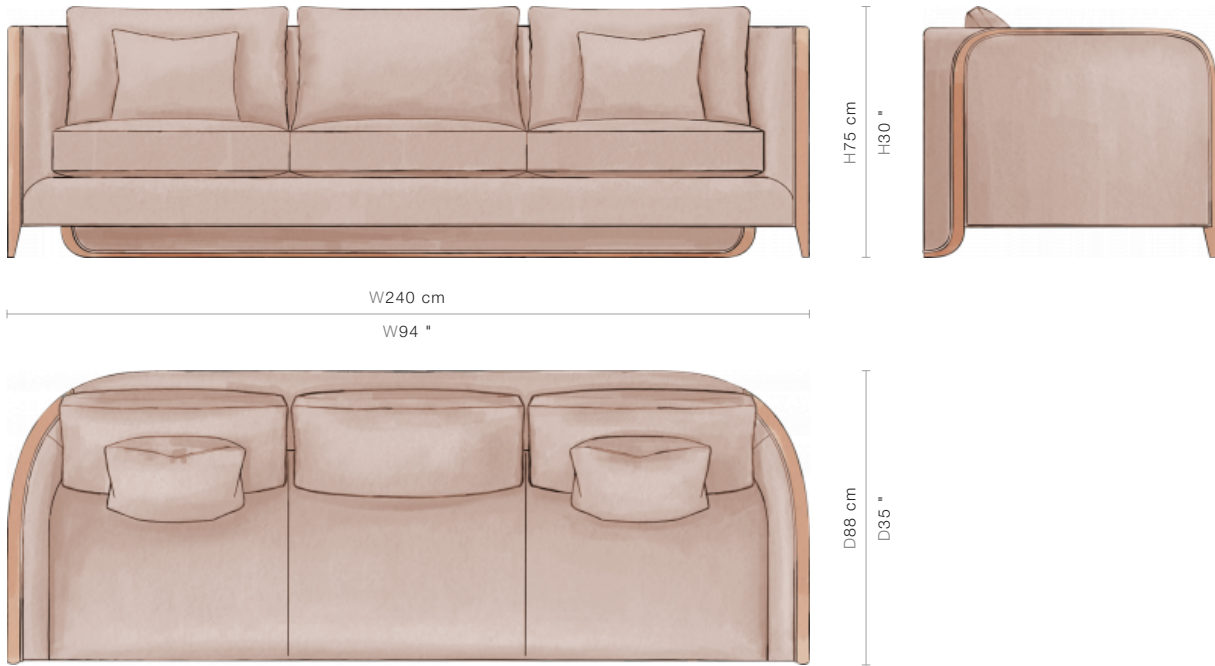

BLUEPRINTS

PACKAGING, WEIGHTS & MEASURES

DIMENSION	VOLUME	WEIGHT	PACKAGE TYPE	NOTES
<i>(cm)</i>				
W261 x D110 x H116 cm	3.33 m³	91 kg	Crate	AF - NON VELVET/ VELVET
W261 x D110 x H107 cm	3.07 m³	78 kg	Crate	FCL - NON VELVET/ VELVET
W261 x D110 x H107 cm	3.07 m³	87 kg	Crate	LCL - NON VELVET/ VELVET
W261 x D110 x H116 cm	3.33 m³	84 kg	Crate	SA - NON VELVET/ VELVET
<i>(inches)</i>				
W103 x D43 x H46 "	117.55 ft³	200.2 lbs	Crate	AF - NON VELVET/ VELVET
W103 x D43 x H42 "	108.37 ft³	171.6 lbs	Crate	FCL - NON VELVET/ VELVET
W103 x D43 x H42 "	108.37 ft³	191.4 lbs	Crate	LCL - NON VELVET/ VELVET
W103 x D43 x H46 "	117.55 ft³	184.8 lbs	Crate	SA - NON VELVET/ VELVET

Please note, the finishing and fabric colour references printed are purely indicative. The blueprints are for representation only, and not to a particular scale.

Christopher Guy reserves the right to modify the product information as required, without any prior notice.

Copyright © 2000 - 2025 Christopher Guy. All Rights Reserved.

(Downloaded on 17 February 2025)