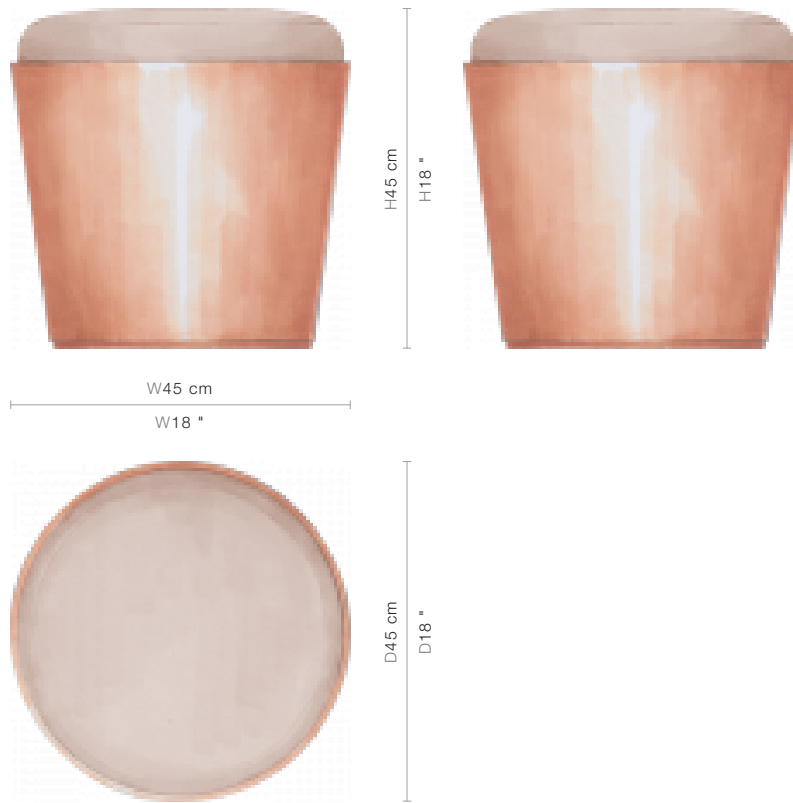

BLUEPRINTS

PACKAGING, WEIGHTS & MEASURES

DIMENSION	VOLUME	WEIGHT	PACKAGE TYPE	NOTES
<i>(cm)</i>				
W59 x D59 x H70 cm	0.24 m³	31 kg	Crate	AF - NON VELVET/ VELVET
W54 x D54 x H56 cm	0.16 m³	12 kg	Crate	FCL - NON VELVET/ VELVET
W59 x D59 x H61 cm	0.21 m³	27 kg	Crate	LCL - NON VELVET/ VELVET
W59 x D59 x H70 cm	0.24 m³	26 kg	Crate	SA - NON VELVET/ VELVET
<i>(inches)</i>				
W23 x D23 x H28 "	8.47 ft³	68.2 lbs	Crate	AF - NON VELVET/ VELVET
W21 x D21 x H22 "	5.65 ft³	26.4 lbs	Crate	FCL - NON VELVET/ VELVET
W23 x D23 x H24 "	7.41 ft³	59.4 lbs	Crate	LCL - NON VELVET/ VELVET
W23 x D23 x H28 "	8.47 ft³	57.2 lbs	Crate	SA - NON VELVET/ VELVET

Please note, the finishing and fabric colour references printed are purely indicative. The blueprints are for representation only, and not to a particular scale.

Christopher Guy reserves the right to modify the product information as required, without any prior notice.

Copyright © 2000 - 2024 Christopher Guy. All Rights Reserved.

(Downloaded on 26 April 2024)