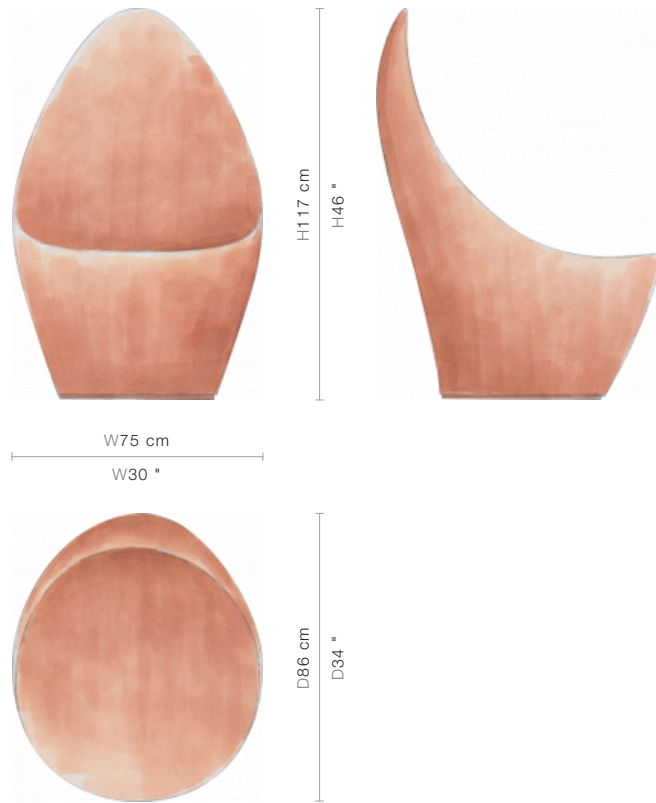

60-0751

Eero (60-0751)

Taking inspiration from the sixties classic Egg Chair by legendary Finnish designer Eero Aarnio, the CG Eero occasional chair is beautifully crafted in white satin resin and sits directly on the floor with no base for a sleek, Modernist profile.

FINISHING OPTIONS

White Shadow
Special Finish

SIZE

W75 x D86 x H117 cm / W30 x D34 x H46 inches

ADDITIONAL INFO

Wood finishes are not applicable for Resin Seat material.

PRICE LIST: RETAIL

CODE	SIZE	RETAIL
60-0751	W75 x D86 x H117 cm / W30 x D34 x H46 inches	INQUIRE

BLUEPRINTS

PACKAGING, WEIGHTS & MEASURES

DIMENSION	VOLUME	WEIGHT	PACKAGE TYPE	NOTES
<i>(cm)</i>				
W96 x D101 x H147 cm	1.43 m ³	45 kg	Crate	AF - NON VELVET/ VELVET
W96 x D101 x H138 cm	1.34 m ³	36 kg	Crate	FCL - NON VELVET/ VELVET
W96 x D101 x H138 cm	1.34 m ³	41 kg	Crate	LCL - NON VELVET/ VELVET
W96 x D101 x H147 cm	1.43 m ³	40 kg	Crate	SA - NON VELVET/ VELVET
<i>(inches)</i>				
W38 x D40 x H58 "	50.48 ft ³	99 lbs	Crate	AF - NON VELVET/ VELVET
W38 x D40 x H54 "	47.3 ft ³	79.2 lbs	Crate	FCL - NON VELVET/ VELVET
W38 x D40 x H54 "	47.3 ft ³	90.2 lbs	Crate	LCL - NON VELVET/ VELVET
W38 x D40 x H58 "	50.48 ft ³	88 lbs	Crate	SA - NON VELVET/ VELVET