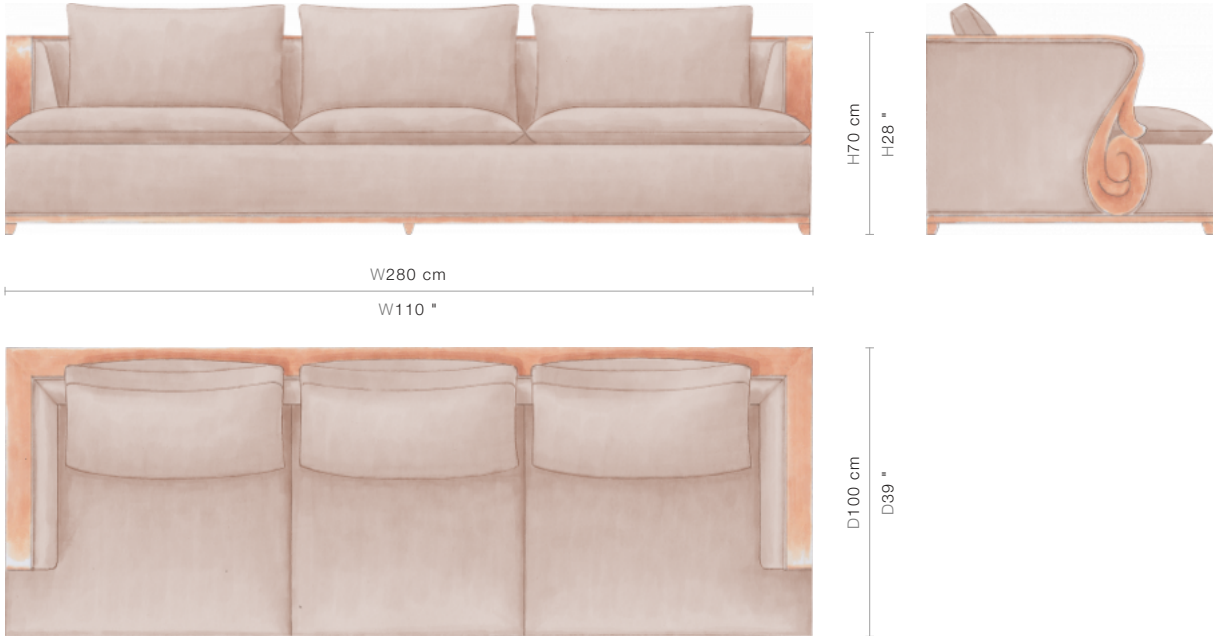

BLUEPRINTS

PACKAGING, WEIGHTS & MEASURES

DIMENSION	VOLUME	WEIGHT	PACKAGE TYPE	NOTES
<i>(cm)</i>				
W300 x D115 x H90 cm	3.11 m³	96 kg	Crate	AF - NON VELVET/ VELVET
W300 x D115 x H81 cm	2.79 m³	84 kg	Crate	FCL - NON VELVET/ VELVET
W300 x D115 x H82 cm	2.83 m³	91 kg	Crate	LCL - NON VELVET/ VELVET
W300 x D115 x H90 cm	3.11 m³	89 kg	Crate	SA - NON VELVET/ VELVET
<i>(inches)</i>				
W118 x D45 x H35 "	109.78 ft³	211.2 lbs	Crate	AF - NON VELVET/ VELVET
W118 x D45 x H32 "	98.49 ft³	184.8 lbs	Crate	FCL - NON VELVET/ VELVET
W118 x D45 x H32 "	99.9 ft³	200.2 lbs	Crate	LCL - NON VELVET/ VELVET
W118 x D45 x H35 "	109.78 ft³	195.8 lbs	Crate	SA - NON VELVET/ VELVET

Please note, the finishing and fabric colour references printed are purely indicative.
The blueprints are for representation only, and not to a particular scale.

Christopher Guy reserves the right to modify the product information as required, without any prior notice.

Copyright © 2000 - 2025 Christopher Guy. All Rights Reserved.

(Downloaded on 17 February 2025)