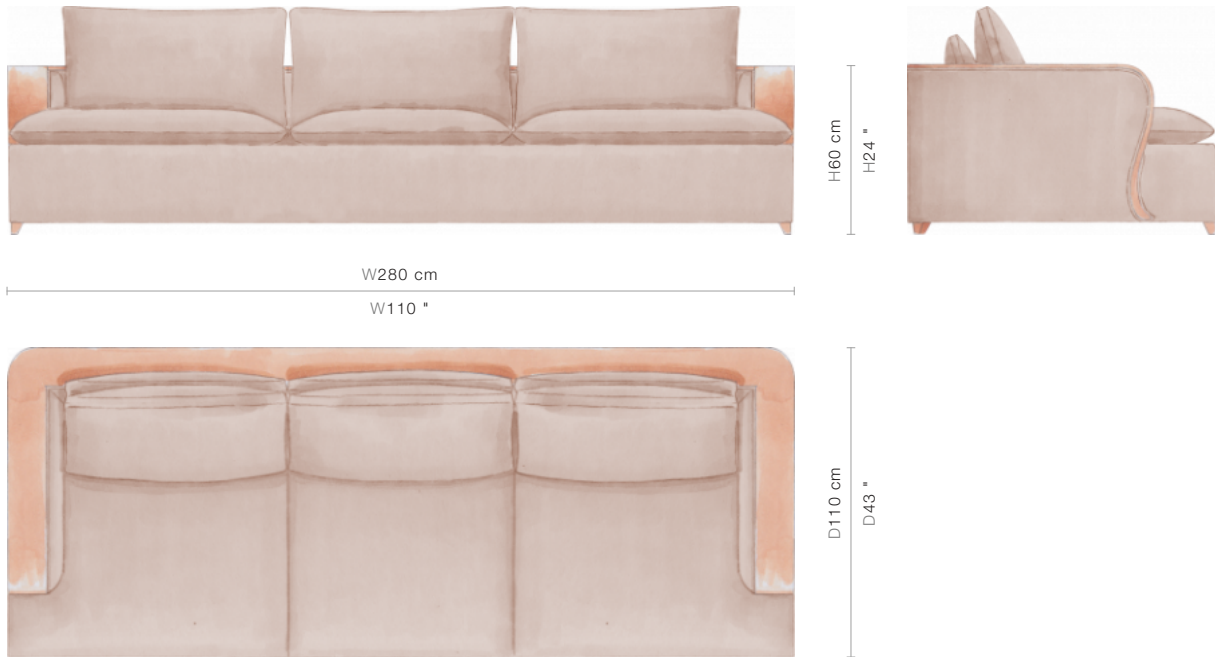

BLUEPRINTS

PACKAGING, WEIGHTS & MEASURES

DIMENSION	VOLUME	WEIGHT	PACKAGE TYPE	NOTES
<i>(cm)</i>				
W300 x D125 x H121 cm	4.54 m³	153 kg	Crate	AF - NON VELVET/ VELVET
W301 x D134 x H107 cm	4.32 m³	142 kg	Crate	FCL - NON VELVET/ VELVET
W301 x D134 x H107 cm	4.32 m³	149 kg	Crate	LCL - NON VELVET/ VELVET
W301 x D134 x H107 cm	4.32 m³	147 kg	Crate	SA - NON VELVET/ VELVET
<i>(inches)</i>				
W118 x D49 x H48 "	160.26 ft³	336.6 lbs	Crate	AF - NON VELVET/ VELVET
W119 x D53 x H42 "	152.5 ft³	312.4 lbs	Crate	FCL - NON VELVET/ VELVET
W119 x D53 x H42 "	152.5 ft³	327.8 lbs	Crate	LCL - NON VELVET/ VELVET
W119 x D53 x H42 "	152.5 ft³	323.4 lbs	Crate	SA - NON VELVET/ VELVET

Please note, the finishing and fabric colour references printed are purely indicative.
The blueprints are for representation only, and not to a particular scale.

Christopher Guy reserves the right to modify the product information as required, without any prior notice.

Copyright © 2000 - 2025 Christopher Guy. All Rights Reserved.

(Downloaded on 17 February 2025)