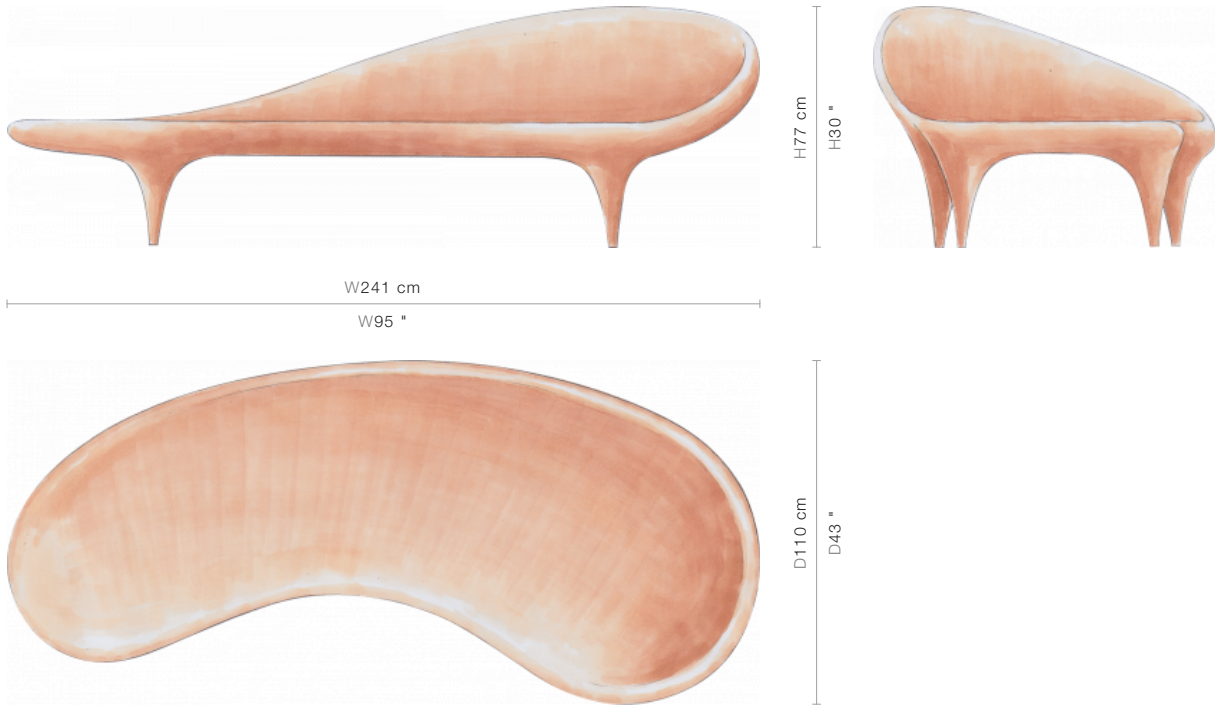

60-0608

Bacello

(60-0608)

With organic shaping inspired by a sycamore seed pod, this beautifully hand carved bench captures the essence of the new contemporary furniture movement with its sweeping lines and smooth finishing.

FINISHING OPTIONS

A-La-Nature Softwood

SIZE

W241 x D110 x H77 cm / W95 x D43 x H30 inches

ADDITIONAL INFO

Some splitting of the wood in this product may occur as part of the continual drying process. The degree to which splitting may occur will depend on seasonal and environmental factors. This is normal, expected, and common for complex solid wood products of this nature as the wood continues to dry and age.

PRICE LIST: PRICE

CODE	SIZE	PRICE
60-0608	W241 x D110 x H77 cm / W95 x D43 x H30 inches	INQUIRE

ADDITIONAL INFO

Seat Width: 190 cm / 75 inches
Seat Depth: 61 cm / 24 inches
Seat Height: 40 cm / 16 inches

BLUEPRINTS

PACKAGING, WEIGHTS & MEASURES

DIMENSION	VOLUME	WEIGHT	PACKAGE TYPE	NOTES
(cm)				
W265 x D129 x H92 cm	3.15 m ³	89 kg	Crate	FCL - NON VELVET/ VELVET
W265 x D130 x H92 cm	3.17 m ³	105 kg	Crate	LCL - NON VELVET/ VELVET
(inches)				
W104 x D51 x H36 "	111.2 ft ³	195.8 lbs	Crate	FCL - NON VELVET/ VELVET
W104 x D51 x H36 "	111.9 ft ³	231 lbs	Crate	LCL - NON VELVET/ VELVET