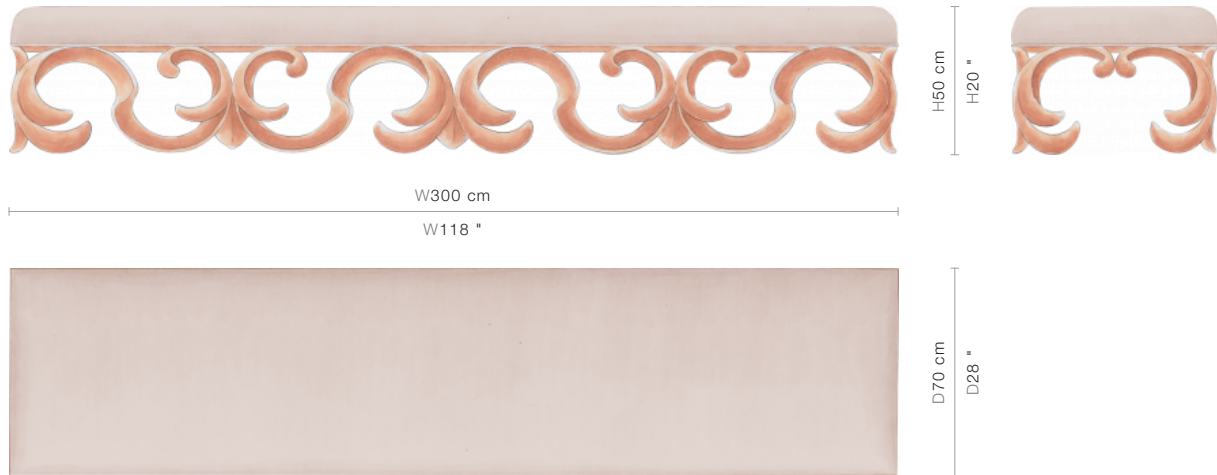

BLUEPRINTS

PACKAGING, WEIGHTS & MEASURES

DIMENSION	VOLUME	WEIGHT	PACKAGE TYPE	NOTES
<i>(cm)</i>				
W321 x D94 x H71 cm	2.14 m³	102 kg	Crate	AF - NON VELVET/ VELVET
W321 x D94 x H62 cm	1.87 m³	92 kg	Crate	FCL - NON VELVET/ VELVET
W321 x D94 x H62 cm	1.87 m³	95 kg	Crate	LCL - NON VELVET/ VELVET
W321 x D94 x H71 cm	2.14 m³	94 kg	Crate	SA - NON VELVET/ VELVET
<i>(inches)</i>				
W126 x D37 x H28 "	75.54 ft³	224.4 lbs	Crate	AF - NON VELVET/ VELVET
W126 x D37 x H24 "	66.01 ft³	202.4 lbs	Crate	FCL - NON VELVET/ VELVET
W126 x D37 x H24 "	66.01 ft³	209 lbs	Crate	LCL - NON VELVET/ VELVET
W126 x D37 x H28 "	75.54 ft³	206.8 lbs	Crate	SA - NON VELVET/ VELVET

Please note, the finishing and fabric colour references printed are purely indicative.
The blueprints are for representation only, and not to a particular scale.

Christopher Guy reserves the right to modify the product information as required, without any prior notice.

Copyright © 2000 - 2025 Christopher Guy. All Rights Reserved.

(Downloaded on 17 February 2025)