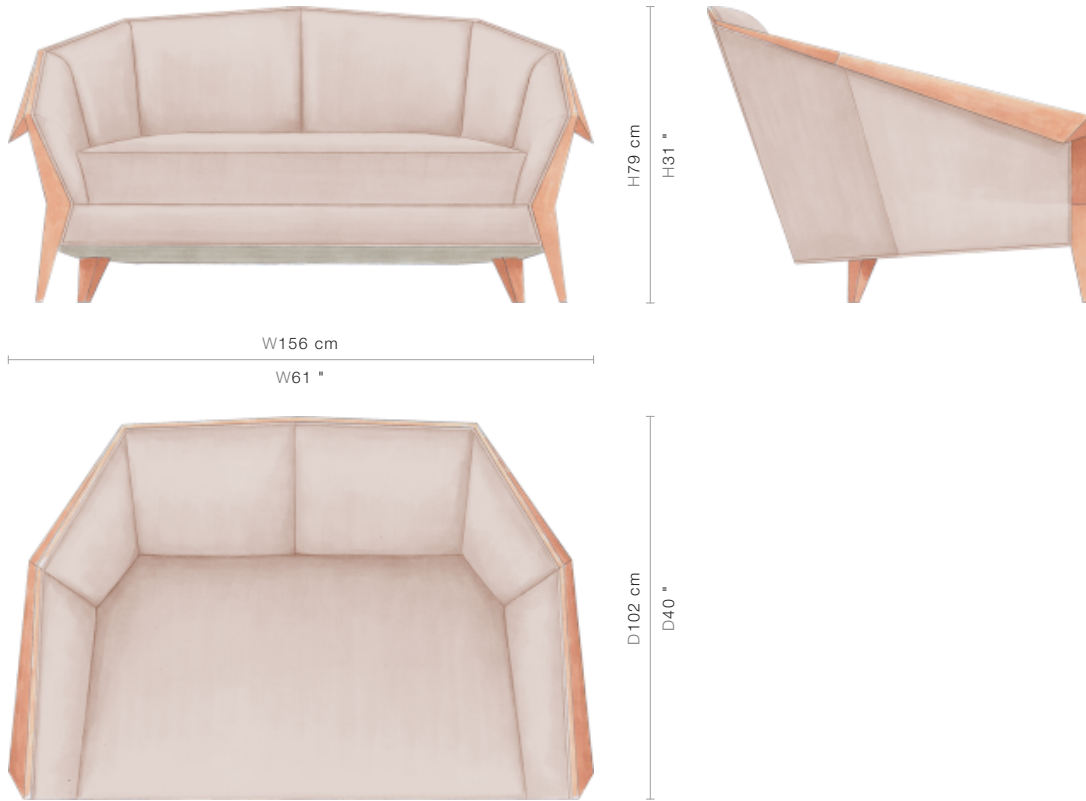

BLUEPRINTS

PACKAGING, WEIGHTS & MEASURES

DIMENSION	VOLUME	WEIGHT	PACKAGE TYPE	NOTES
<i>(cm)</i>				
W176 x D122 x H120 cm	2.58 m³	88 kg	Crate	AF - NON VELVET/ VELVET
W176 x D122 x H110 cm	2.36 m³	82 kg	Crate	FCL - NON VELVET/ VELVET
W176 x D122 x H110 cm	2.36 m³	87 kg	Crate	LCL - NON VELVET/ VELVET
W176 x D122 x H120 cm	2.58 m³	80.5619 kg	Crate	SA - NON VELVET/ VELVET
<i>(inches)</i>				
W69 x D48 x H47 "	91.07 ft³	193.6 lbs	Crate	AF - NON VELVET/ VELVET
W69 x D48 x H43 "	83.31 ft³	180.4 lbs	Crate	FCL - NON VELVET/ VELVET
W69 x D48 x H43 "	83.31 ft³	191.4 lbs	Crate	LCL - NON VELVET/ VELVET
W69 x D48 x H47 "	91.07 ft³	177.24 lbs	Crate	SA - NON VELVET/ VELVET

Please note, the finishing and fabric colour references printed are purely indicative.

The blueprints are for representation only, and not to a particular scale.

Christopher Guy reserves the right to modify the product information as required, without any prior notice.

Copyright © 2000 - 2025 Christopher Guy. All Rights Reserved.

(Downloaded on 17 February 2025)