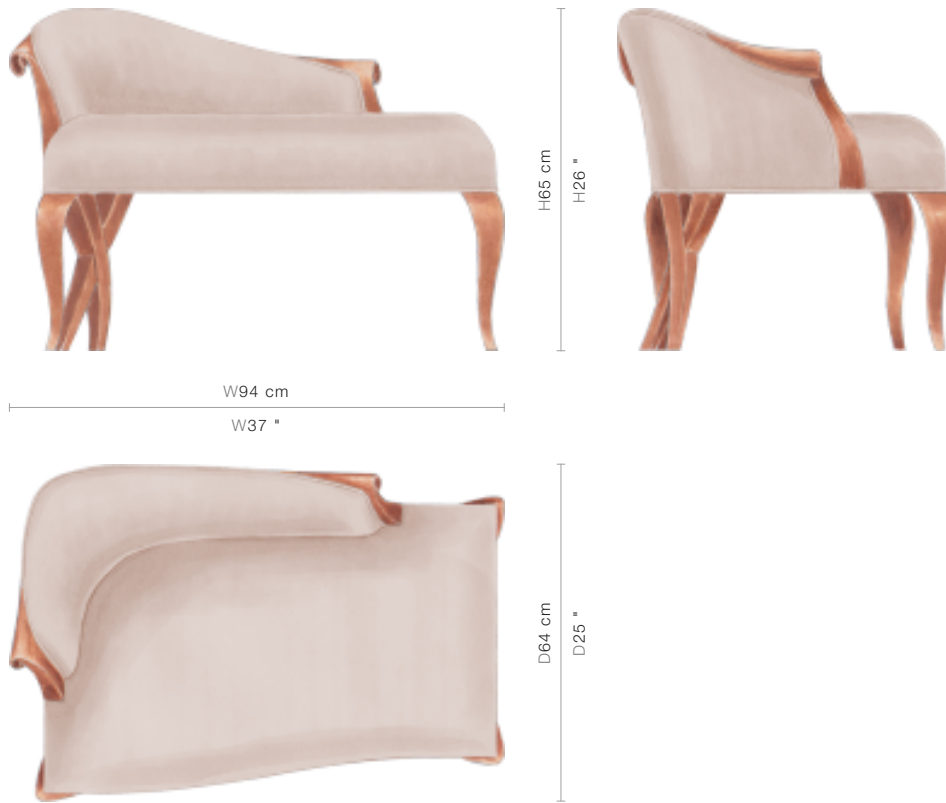

BLUEPRINTS

PACKAGING, WEIGHTS & MEASURES

DIMENSION	VOLUME	WEIGHT	PACKAGE TYPE	NOTES
<i>(cm)</i>				
W110 x D83 x H99 cm	0.9 m³	42 kg	Crate	AF - NON VELVET/ VELVET
W103 x D74 x H84 cm	0.64 m³	18 kg	Box	FCL - NON VELVET/ VELVET
W110 x D83 x H90 cm	0.82 m³	38 kg	Crate	LCL - NON VELVET/ VELVET
W110 x D83 x H99 cm	0.9 m³	37 kg	Crate	SA - NON VELVET/ VELVET
<i>(inches)</i>				
W43 x D33 x H39 "	31.77 ft³	92.4 lbs	Crate	AF - NON VELVET/ VELVET
W41 x D29 x H33 "	22.59 ft³	39.6 lbs	Box	FCL - NON VELVET/ VELVET
W43 x D33 x H35 "	28.95 ft³	83.6 lbs	Crate	LCL - NON VELVET/ VELVET
W43 x D33 x H39 "	31.77 ft³	81.4 lbs	Crate	SA - NON VELVET/ VELVET

Please note, the finishing and fabric colour references printed are purely indicative.
The blueprints are for representation only, and not to a particular scale.

Christopher Guy reserves the right to modify the product information as required, without any prior notice.

Copyright © 2000 - 2024 Christopher Guy. All Rights Reserved.

(Downloaded on 26 April 2024)